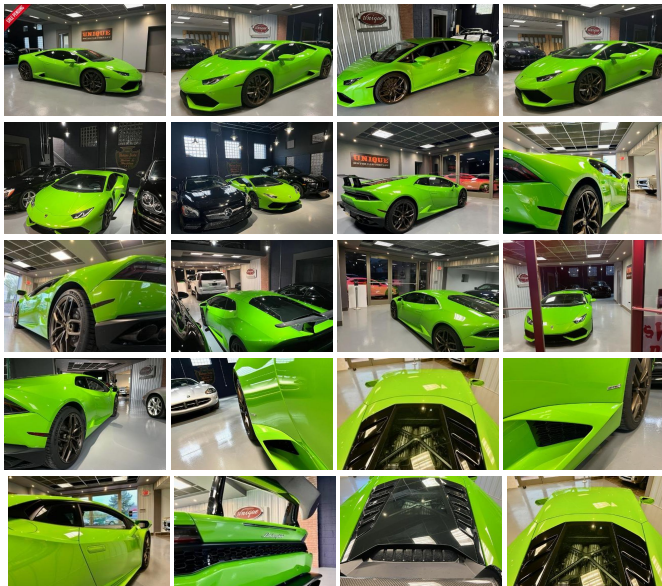

# 2015 Lamborghini Huracan

View this car on our website at [uniquemotorcarsonline.com/7200598/ebrochure](http://uniquemotorcarsonline.com/7200598/ebrochure)

Our Price **\$191,000**

## Specifications:

<b>Year:</b>	2015
<b>VIN:</b>	ZHWUC1ZFXFLA01227
<b>Make:</b>	Lamborghini
<b>Stock:</b>	A01227
<b>Model/Trim:</b>	Huracan
<b>Condition:</b>	Pre-Owned
<b>Body:</b>	Coupe
<b>Exterior:</b>	Verde Mantis 4-Layer
<b>Engine:</b>	Engine: 5.2L 4V DOHC V10 -inc: Mid-mounted aluminum alloy
<b>Interior:</b>	- Leather
<b>Transmission:</b>	Auto-Shift Manual w/OD
<b>Mileage:</b>	30,973
<b>Drivetrain:</b>	All Wheel Drive
<b>Economy:</b>	City 14 / Highway 20

### TLDR:

- 2015 Lamborghini Huracan with 0 miles
- Green exterior color and black leather interior
- Equipped with ANTI-STONE CHIPPING FILM, BLACK PAINTED BRAKE CALIPERS, BRANDING PACKAGE, COLORED STITCHING FOR UNICOLOR INTERIORS, FRONT & REAR PARKING SENSORS AND REAR VIEW CAMERA, TRANSPARENT ENGINE BONNET W/CARBON FORGED ENGINE BAY, VERDE MANTIS 4-LAYER, WHEELS: 20" X 8.5" FRONT & 20" X 11" REAR MIMAS SILVER FORGED ALLOY
- Engine: 5.2L 4V DOHC V10 -inc: Mid-mounted aluminum alloy
- Auto-Shift Manual w/OD transmission and extended warranty available

### Description:

Get ready to experience the ultimate driving machine - the 2015 Lamborghini Huracan. This stunning vehicle has never been driven, with 0 miles on the odometer. The exterior is a mesmerizing green that is sure to turn heads wherever you go. The interior is made of the finest leather, although the color is unknown, adding to the excitement of the unknown.