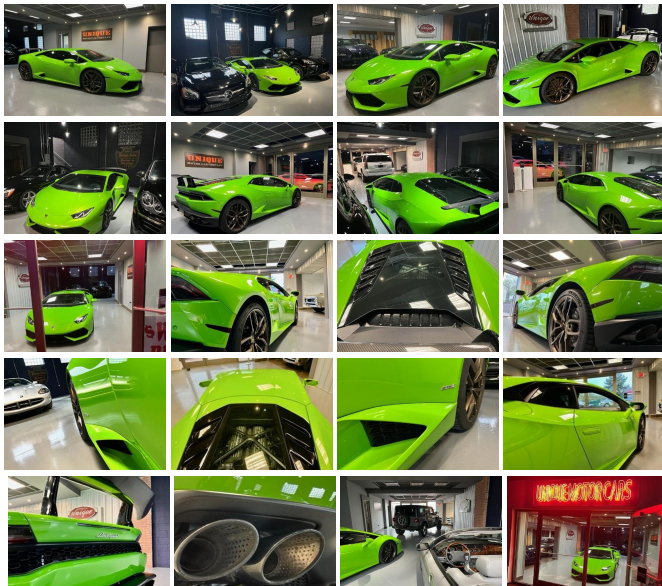

# 2015 Lamborghini Huracan

View this car on our website at [uniquemotorcarsonline.com/7200598/ebrochure](http://uniquemotorcarsonline.com/7200598/ebrochure)

Our Price **\$205,000**

## Specifications:

<b>Year:</b>	2015
<b>VIN:</b>	ZHWUC1ZFXFLA01227
<b>Make:</b>	Lamborghini
<b>Stock:</b>	A01227
<b>Model/Trim:</b>	Huracan
<b>Condition:</b>	Pre-Owned
<b>Body:</b>	Coupe
<b>Exterior:</b>	Verde Mantis 4-Layer
<b>Engine:</b>	Engine: 5.2L 4V DOHC V10 -inc: Mid-mounted aluminum alloy
<b>Interior:</b>	- Leather
<b>Transmission:</b>	Auto-Shift Manual w/OD
<b>Mileage:</b>	29,787
<b>Drivetrain:</b>	All Wheel Drive
<b>Economy:</b>	City 14 / Highway 20

### TLDR:

- 2015 Lamborghini Huracan with 0 miles
- Green exterior color and unknown leather interior
- Equipped with ANTI-STONE CHIPPING FILM, BLACK PAINTED BRAKE CALIPERS, BRANDING PACKAGE, COLORED STITCHING FOR UNICOLOR INTERIORS, FRONT & REAR PARKING SENSORS AND REAR VIEW CAMERA, TRANSPARENT ENGINE BONNET W/CARBON FORGED ENGINE BAY, VERDE MANTIS 4-LAYER, WHEELS: 20" X 8.5" FRONT & 20" X 11" REAR MIMAS SILVER FORGED ALLOY
- Engine: 5.2L 4V DOHC V10 -inc: Mid-mounted aluminum alloy
- Auto-Shift Manual w/OD transmission and extended warranty available

### Description:

Get ready to experience the ultimate driving machine - the 2015 Lamborghini Huracan. This stunning vehicle has never been driven, with 0 miles on the odometer. The exterior is a mesmerizing green that is sure to turn heads wherever you go. The interior is made of the finest leather, although the color is unknown, adding to the excitement of the unknown.