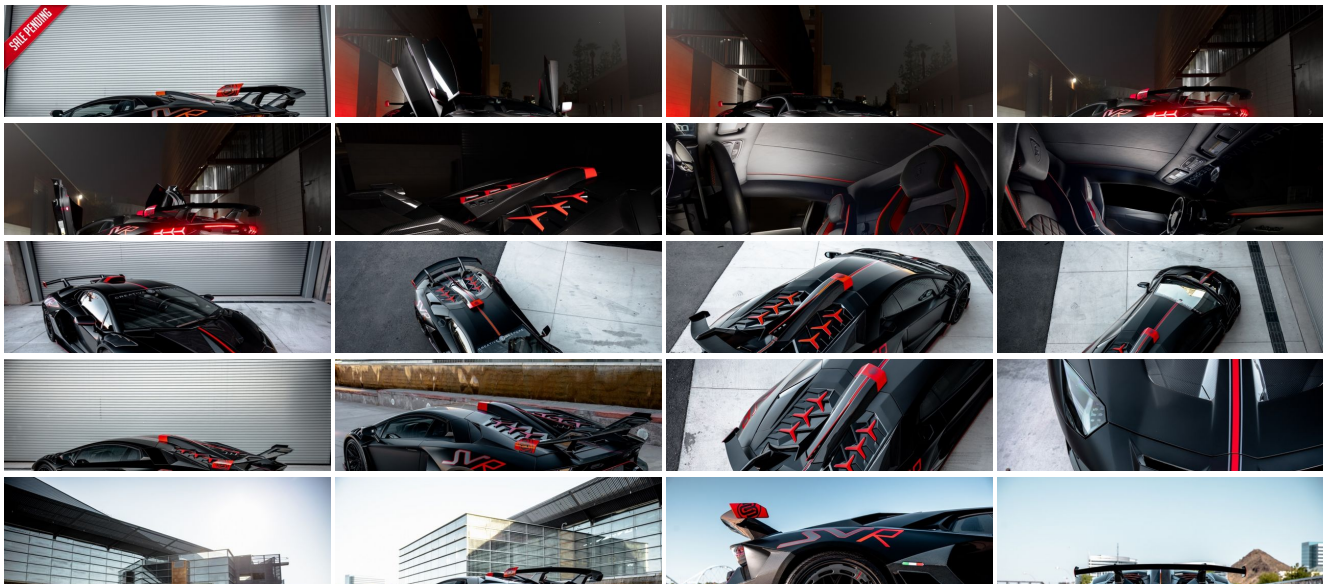

## 2018 Lamborghini Aventador SVR Edition Widebody

**Website Price \$599,800**

View this vehicle on our website at [creativebespoke.com](http://creativebespoke.com)

602-732-2880

3630 E Chipman Road , Phoenix, AZ 85040

## Specifications:

<b>Year:</b>	2018
<b>VIN:</b>	ZHWUG4ZDXJLA06988
<b>Make:</b>	Lamborghini
<b>Stock:</b>	A06988
<b>Model/Trim:</b>	Aventador SVR Edition Widebody
<b>Condition:</b>	Pre-Owned
<b>Body:</b>	Coupe
<b>Exterior:</b>	Black
<b>Engine:</b>	Engine: 6.5L V12
<b>Interior:</b>	Black
<b>Transmission:</b>	Auto-Shift Manual w/OD
<b>Mileage:</b>	5,852
<b>Drivetrain:</b>	All Wheel Drive
<b>Economy:</b>	City 10 / Highway 17

## Vehicle Description

Creative Bespoke proudly presents this 1/1 Custom Bespoke Widebody Lamborghini Aventador. no expense has been spared to bring this aggressive lambo to life. Among the many modifications made, this 2018 Lamborghini Aventador has a full custom widebody with custom AL13 wheels and a 1/1 Race Stainless Steel Ryft Exhaust. Our list of modifications includes: 1/1 Lamborghini SV-R Bespoke widebody with carbon fiber package '20 and '21 AL13 R80-109R Aerodisc Wheels Custom Ryft Stainless Steel Race Exhaust Novitec lowering springs Some factory options include Front lift, alcantara seats, alcantara steering wheel and rear view camera. This one of a kind Lamborghini is perfect for the enthusiast, the showman, the collector, and the driver. Over \$180k was spent to bring this car to life. Don't miss out on this gorgeous example straight from the heart of Creative Bespoke!