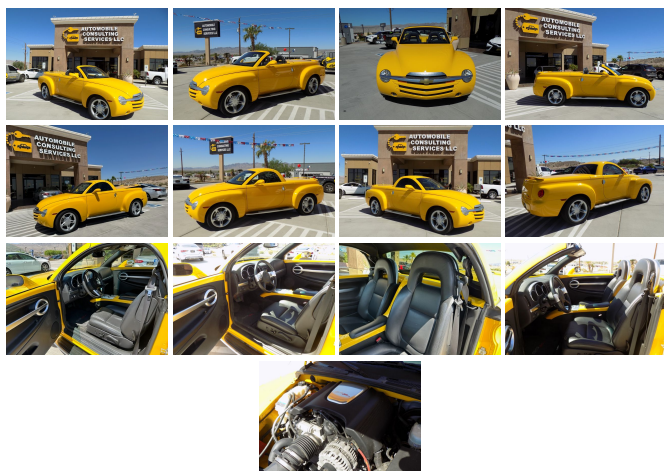

## 2004 Chevrolet SSR LS V8

View this car on our website at [automobileconsultingservices.com/7200276/ebrochure](http://automobileconsultingservices.com/7200276/ebrochure)

Our Price **\$26,710**

### Specifications:

<b>Year:</b>	2004
<b>VIN:</b>	1GCES14P04B109338
<b>Make:</b>	Chevrolet
<b>Stock:</b>	109888
<b>Model/Trim:</b>	SSR LS V8
<b>Condition:</b>	Pre-Owned
<b>Body:</b>	Pickup Truck
<b>Exterior:</b>	Slingshot Yellow
<b>Engine:</b>	ENGINE, VORTEC 5300 V8 SFI
<b>Interior:</b>	- Leather
<b>Transmission:</b>	Automatic w/OD
<b>Mileage:</b>	26,999
<b>Drivetrain:</b>	Rear Wheel Drive
<b>Economy:</b>	City 16 / Highway 19

### Mechanical

- Brakes, 4-wheel antilock, 4-wheel disc- Traction assist system, electronic, switch-operated
- Transmission, 4-speed automatic, electronically controlled with overdrive
- Wheels, front 19" x 8" (40.6 cm x 17.8 cm), rear 20" x 10" (50.8 cm x 25.4 cm) painted aluminum, (96P) Ultra Silver finish
- Alternator, 145 amps- Differential, Zexel-torsen, limited-slip, rear
- Engine, Vortec 5300 V8 SFI (300 HP [223.7 kW] @ 5200 rpm, 335 lb.-ft. [454.2 N-m] @ 4000 rpm)
- GVWR, 6050 lbs. (2744 kg)- Rear axle, 3.73 ratio- Rear wheel drive- Steering, power
- Suspension Package, Sport- Tire sealant and inflator kit
- Tires, front P255/45R19, touring, blackwall, rear P295/40R20, touring, blackwall
- Trailering equipment, heavy-duty, includes trailering hitch cross member and 7-wire harness