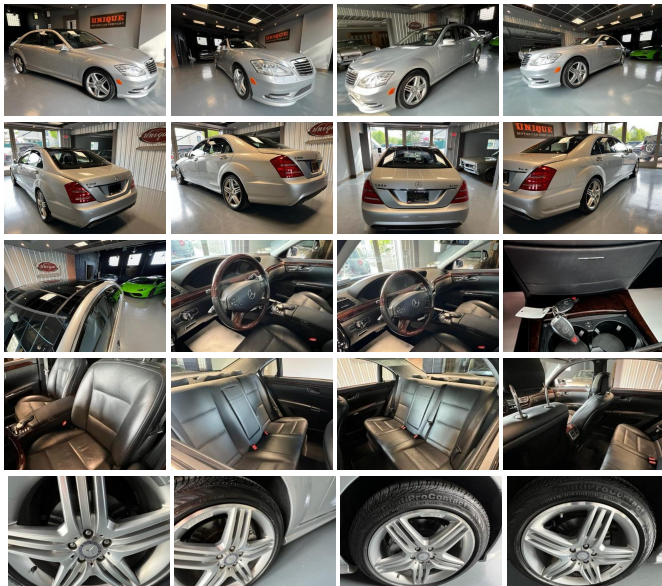

### Specifications:

<b>Year:</b>	2013
<b>VIN:</b>	WDDNG9EB4DA527738
<b>Make:</b>	Mercedes-Benz
<b>Stock:</b>	527738
<b>Model/Trim:</b>	S 550 4matic
<b>Condition:</b>	Pre-Owned
<b>Body:</b>	Sedan
<b>Exterior:</b>	Iridium Silver Metallic
<b>Engine:</b>	4.6L bi-turbo 32-valve V8 engine
<b>Interior:</b>	Black Leather
<b>Transmission:</b>	Automatic
<b>Mileage:</b>	46,523
<b>Drivetrain:</b>	All Wheel Drive
<b>Economy:</b>	City 15 / Highway 24

2013 Mercedes S550 4matic sedan, Iridium silver with black leather interior, 4.6 liter bi-turbo V-8 mated to a driver adapted 7 speed automatic transmission, panoramic roof, navigation system, power front seats with memory settings, heated and ventilated front seats, heated power tilt/telescopic steering wheel, rear view camera, pre-safe brake, HID headlights, LED daytime running lamps, fog lamps front and rear, rear defroster, attention assist driver drowsiness monitor, power auto-folding heated exterior mirrors, soft-close doors, ambient lighting feature, rear defroster, HK sound system, and many other Mercedes amenities. Call or email for more information. Visit us on the web at [www.UniqueMotorCarsonline.com](http://www.UniqueMotorCarsonline.com)