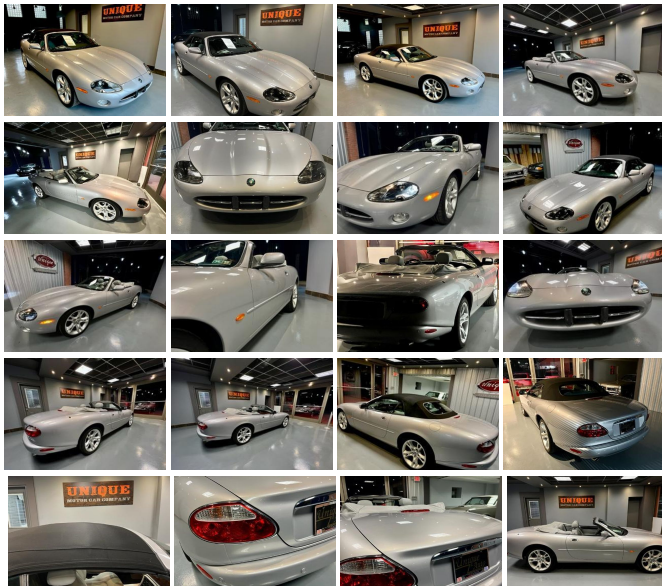

## 2003 Jaguar XK8

View this car on our website at [uniquemotorcarsonline.com/7199506/ebrochure](http://uniquemotorcarsonline.com/7199506/ebrochure)

Our Price **\$25,900**

### Specifications:

<b>Year:</b>	2003
<b>VIN:</b>	SAJDA42C932A32195
<b>Make:</b>	Jaguar
<b>Stock:</b>	A32195
<b>Model/Trim:</b>	XK8
<b>Condition:</b>	New
<b>Body:</b>	Convertible
<b>Exterior:</b>	Platinum
<b>Engine:</b>	4.2L (256) DOHC EFI 32-valve aluminum alloy V8 engine
<b>Interior:</b>	Dove Leather
<b>Mileage:</b>	20,934
<b>Drivetrain:</b>	Rear Wheel Drive
<b>Economy:</b>	City 18 / Highway 26

2003 Jaguar XK8 convertible, silver with gray leather interior; 4.2 liter V-8 mated to a 6 speed automatic transmission with overdrive.; options include Alpine sound system with CD and cassette, automatic climate control with air conditioning, central locking, rain sensing variable wipers, homelink compatible 3 channel garage door opener, front and rear fog lamps, HID headlamps, rear defroster, power heated exterior mirrors, power heated front seats with memory, ABS, traction control, and many other Jaguar amenities. Locally owned and traded. Extremely low miles. Well maintained and fully serviced. Call or email for more information. Visit us on the web at [www.UniqueMotoCarsonline.com](http://www.UniqueMotoCarsonline.com)

### Factory Installed Packages

- \_\_\_\_\_  
19" APOLLO WHEEL PKG  
\$1,000

- \_\_\_\_\_  
XENON HEADLAMPS  
-inc: automatic leveling \$675

- \_\_\_\_\_  
BLACK CONVERTIBLE TOP COLOR

- \_\_\_\_\_  
Option Packages Total  
\$1,675