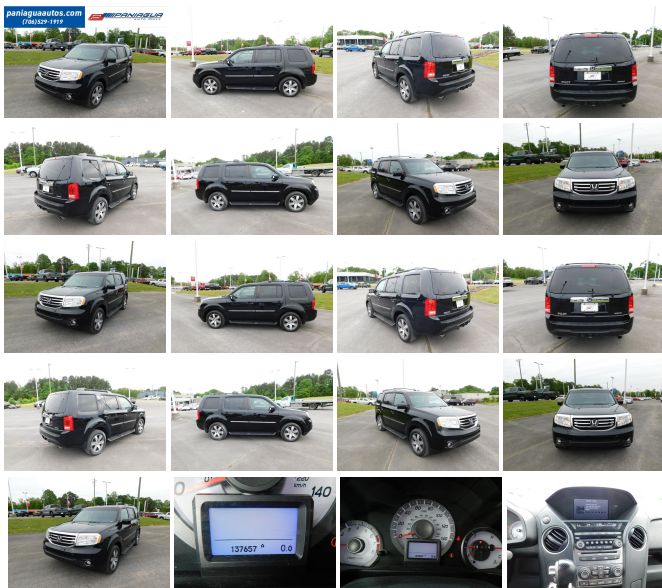

2014 Honda Pilot Touring

View this car on our website at paniaguaautos.com/7199223/ebrochure

Our Price **\$13,900**

Specifications:

Year:	2014
VIN:	5FNYP3H94EB020590
Make:	Honda
Stock:	10139
Model/Trim:	Pilot Touring
Condition:	Pre-Owned
Body:	SUV
Exterior:	Black
Engine:	Engine: 3.5L V6 24-Valve SOHC i-VTEC
Interior:	Black Leather
Transmission:	Automatic w/OD
Mileage:	137,657
Drivetrain:	Front Wheel Drive
Economy:	City 18 / Highway 25

2014 HONDA PILOT TOURING 3.5L V6 AUTOMATIC NICE CLEAN LEATHER INTERIOR ALL POWER HURRY IN TODAY AND CHECK OUT OUR MOST RECENT INVENTORY WE HAVE THE BEST SELECTION OF USED VEHICLES IN TOWN COME SEE US SOON