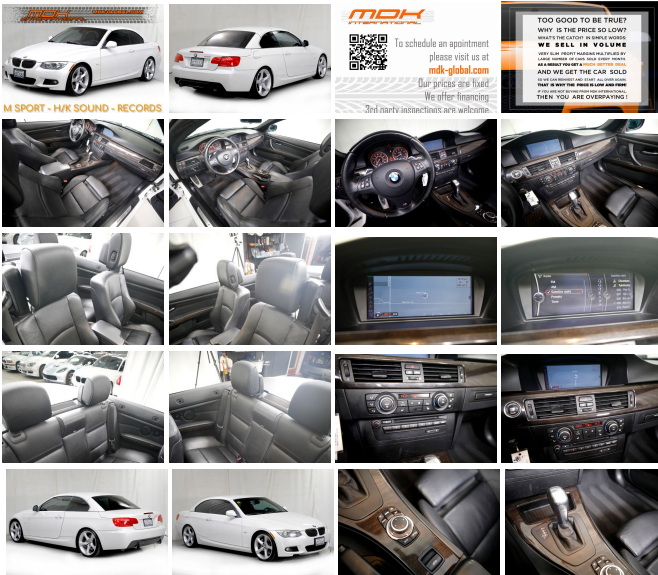

# 2011 BMW 335i M Sport pkg

View this car on our website at [mdk-global.com/7198801/ebrochure](http://mdk-global.com/7198801/ebrochure)

Our Price **\$14,490**

- \* Heavily optioned 335i Convertible - original MSRP of \$60900
- \* Mineral White Metallic over Black Dakota Leather
- \* M Sport pkg
- \* Just serviced, oil pan gasket, valve cover gasket, new front pads / rotors, fresh oil
- \* Premium pkg
- \* Harman Kardon Surround Sound pkg
- \* 19" M Sport wheels
- \* Heated seats
- \* Satellite radio
- \* Bluetooth
- \* Navigation
- \* iPod & USB pkg
- \* Clean title
- \* Carfax certified
- \* 2 previous owners - 2nd owner purchased the car as certified pre-

-inc: 16:9 high-resolution display, 3-D screen, voice command system, real time traffic info, iDrive system w/on-board computer, 6 programmable memory buttons, 12 GB media storage **\$2,100**

HARMAN KARDON SURROUND SOUND