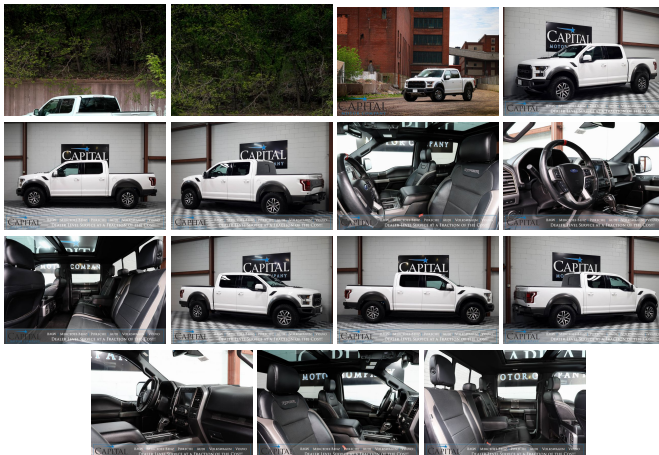

# 2018 Ford F-150 SVT Raptor Crew Cab 4x4 with 450HP EcoBoost, Tech Pkg, Panoramic Roof, Carbon Fiber & Tow Pkgs

View this car on our website at [capitalmotorcompany.com/7198608/ebrochure](http://capitalmotorcompany.com/7198608/ebrochure)

## Specifications:

<b>Year:</b>	2018
<b>VIN:</b>	1FTFW1RG3JFB03183
<b>Make:</b>	Ford
<b>Stock:</b>	5858
<b>Model/Trim:</b>	F-150 SVT Raptor Crew Cab 4x4 with 450HP EcoBoost, Tech Pkg, Panoramic Roof, Carbon Fiber & Tow Pkgs
<b>Condition:</b>	Pre-Owned
<b>Body:</b>	Pickup Truck
<b>Exterior:</b>	Oxford White
<b>Engine:</b>	450-Horsepower 3.5-Liter ECOBoost V6
<b>Interior:</b>	Black
<b>Transmission:</b>	TRANSMISSION: ELECTRONIC 10-SPEED AUTOMATIC
<b>Mileage:</b>	108,507
<b>Drivetrain:</b>	4 Wheel Drive
<b>Economy:</b>	City 15 / Highway 18

Thank you for your interest in this 2018 Ford F-150 Raptor SVT 4-Door Crew Cab Short Box 4x4 Sport-Truck that is built for fun and is a blast to drive! This truck has gorgeous Oxford White paint with 17-Inch Machined Face Wheels wrapped in aggressive 35" All-Terrain Tires that give this truck an incredible stance! As you can see from the photos, this truck We know that if you like how this truck looks in the pictures you will fall in love when you come drive it!

- 450-Horsepower 3.5-Liter High Output Ecoboost V6 Engine from the factory makes this a very enjoyable truck to drive on and off road!
- 10-Speed Automatic Transmission with Manual-Shift Mode and Tow/Haul Mode
- 4-Wheel Drive with Driver Selectable Dial: 2WD, Auto-4WD, Full-Time 4WD and 4-LOW Range.
- Trailer Tow Package with ability to tow 8,000-pound tow capacity!
- Raptor Technology Package
  - Adaptive Cruise Control with automatic braking/acceleration