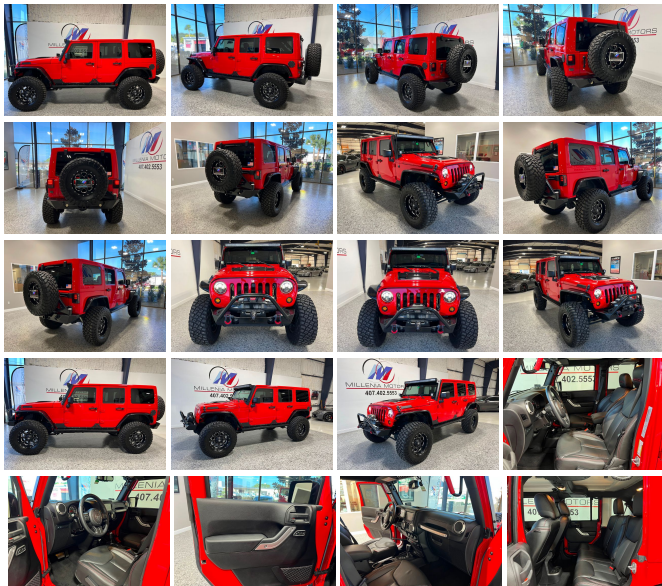

2016 Jeep Wrangler Unlimited Rubicon

View this car on our website at milleniamotors.com/7198335/ebrochure

Our Price **\$49,999**

Specifications:

Year:	2016
VIN:	1C4HJWFGXGL100493
Make:	Jeep
Stock:	100493-2
Model/Trim:	Wrangler Unlimited Rubicon
Condition:	Pre-Owned
Body:	SUV
Exterior:	Firecracker Red Clearcoat
Engine:	ENGINE: 3.6L V6 24V VVT
Interior:	Black Leather
Transmission:	TRANSMISSION: 5-SPEED AUTOMATIC (W5A580)
Mileage:	22,535
Drivetrain:	4 Wheel Drive
Economy:	City 16 / Highway 20

RUBITRUX BUILD!! 6.4 HEMI!! TONS OF UPGRADES!! Carfax certified call or text Oliver **407-402-5553**. Options- Connectivity Group- \$595
 Dual Top Group- \$2,185
 Max Trailer Tow Pkg- \$495
 Supplemental Front Seat Mounted Side Airbags- \$495
 5 Speed Automatic Transmission- \$1,350
 Add 4.10 Axle Ratio- \$695
 Air Condition w/ Auto Temp Control- \$395
 Heated Front Seats- \$395
 Body-Color Fender Flares- \$345
 Freedom Top Body Color 3 pc Hard Top- \$1,100
 Engine Block Heater- \$95
 Alpine Premium 9 Speakers w/ All Weather Sub- \$945
 Radio 430N- \$1,195
 Remote Start System- \$495
 MSRP - \$48,270
 UPGRADES- 6.4L Hemi Conversion