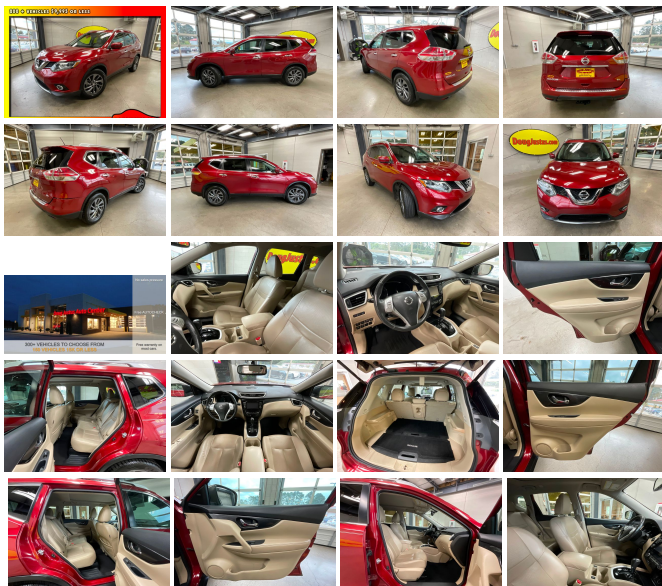

2016 Nissan Rogue SL

View this car on our website at dougjustus.com/7198090/ebrochure

Our Price **\$12,495**

Specifications:

Year:	2016
VIN:	5N1AT2MT4GC815060
Make:	Nissan
Stock:	N15060
Model/Trim:	Rogue SL
Condition:	Pre-Owned
Body:	Wagon
Exterior:	RED
Engine:	2.5L I4 170hp 175ft. lbs.
Interior:	Tan Leather
Transmission:	CVT
Mileage:	87,642
Drivetrain:	Front Wheel Drive
Economy:	City 26 / Highway 33

Free 30-Days or 1000 miles limited Powertrain Warranty. Visit our website for more details.

****HEATED LEATHER SEATS****

****SUNROOF****

2016 Nissan Rogue SL gets up to 33 mpg highway. This automatic, front wheel drive SUV comes equipped with a 2.5L, four cylinder engine, power windows, power locks, automated cruise control, blind spot monitor, panoramic sunroof, navigation, Bose speakers, bluetooth, leather seats, heated seats.