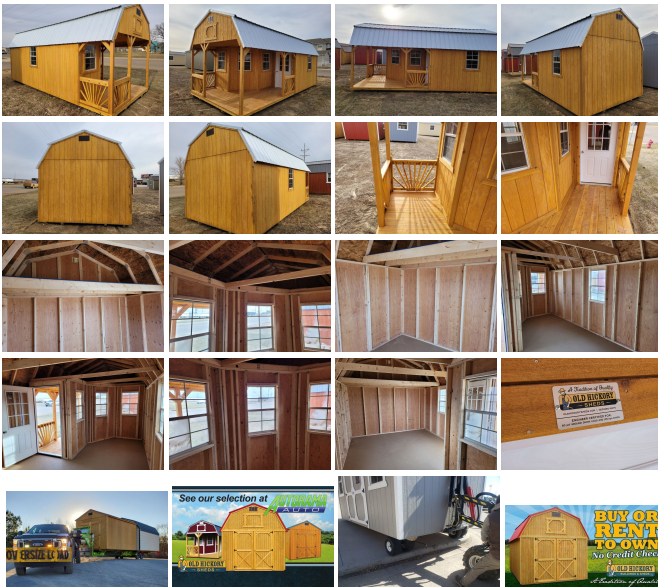

2023 Old Hickory Sheds 12x24 Lofted Deluxe Playhouse

SALES Team 701 483 3700

View this car on our website at autoramaauto.com/7198062/ebrochure

Our Price **\$12,515**

Specifications:

| | |
|-------------|-------------------------------|
| Year: | 2023 |
| VIN: | #101 |
| Make: | Old Hickory Sheds |
| Stock: | WDLPHX-G2021-1224-032323-F |
| Model/Trim: | 12x24 Lofted Deluxe Playhouse |
| Condition: | New |
| Engine: | 0 cc |
| Exterior: | Stained fir / Silver |
| Mileage: | 0 |
| Hours: | 0 |

New in Dickinson, Ready for Delivery,
12x24 Shed, Rent to own \$464/MO No
Credit check! #101

On Lot - In Dickinson
New

Ready for Delivery

Stained Fir-

Metal roof- Silver

Side Wall - 7 Foot

4 ft of loft on each end.

1 Standard walk in door

5 -* 2x3 Windows with screens

Engineered floor

2 4x4 skids

Quality made in Belle Fourche South
Dakota.

Write a check priced at \$14,015

On Sale Now! Save \$1,500! Only\$12,515!

Rent to own with no credit required for as little

From the smallest at 8x8 to the largest at 16x40.

Choose from sheds in 3 styles; Barn, Utility and Studio! You can add packages like; Play House, Deluxe Play House, Side porch, Dormer and Garage type. We also make Animal Shelters with Tack Rooms, Chicken Coops, and Cabanas.