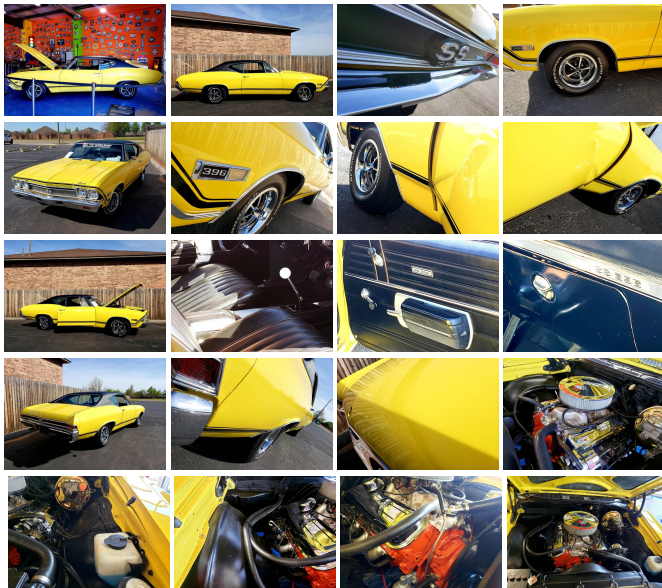

1968 CHEVROLET CHEVELLE SS 396 4-SPEED 138 SERIES

View this car on our website at classic405motors.com/7197955/ebrochure

Our Price **\$64,900**

Specifications:

Year: 1968
VIN: 138378K241312
Make: CHEVROLET
Model/Trim: CHEVELLE SS 396 4-SPEED 138 SERIES
Condition: Pre-Owned
Exterior: Yellow
Engine: 396 350HP
Interior: Black
Transmission: MUNCIE 4 SPEED
Mileage: 137,148

1968 SS 396 CHEVELLE DOCUMENTED BIG BLOCK CAR

- * PROTECTO-PLATE DOCUMENTED 138 SUPER SPORT
- * BEAUTIFUL DAYTONA YELLOW BASE COAT CLEAR COAT PAINT #7 QUALITY OR BETTER
- * REBUILT NOM 396 BIG BLOCK WITH A HEALTHY SOUNDING HYDRALIC CAMSHAFT , ALUMINUM INTAKE AND MORE
- * POWER STEERING
- * POWER DISC BRAKES
- * HEADERS WITH NICE SOUNDING DUAL EXHAUST
- * BLACK BUCKET SEAT INTERIOR WITH 68 CORRECT CONSOLE
- * 12 BOLT POSI REAR END WITH 3:31 GEARS
- * 14X7 GM 5 SPOKE WHEELS WITH T/A RADIAL TIRES

THIS IS A GREAT LOOKING CAR AND VERY FUN TO DRIVE
\$64,900

for more information or photos call Russ #4 0 5 4 7 3 3 2 0 4

WE ARE A SMALL TOWN FAMILY OWNED CLASSIC CAR DEALER
NEAR OKLAHOMA CITY AND WE ARE ONLY 10 MINUTES FROM
WILL ROGERS WORLD AIRPORT .

come see us today at 780 west hwy 152 Mustang Oklahoma 73064

visit us @ classic405motors.com

Our Location :

1968 CHEVROLET CHEVELLE SS 396 4-SPEED 138 SERIES

Classic 405 Motors - 4054733204 - View this car on our website at classic405motors.com/7197955/ebrochure