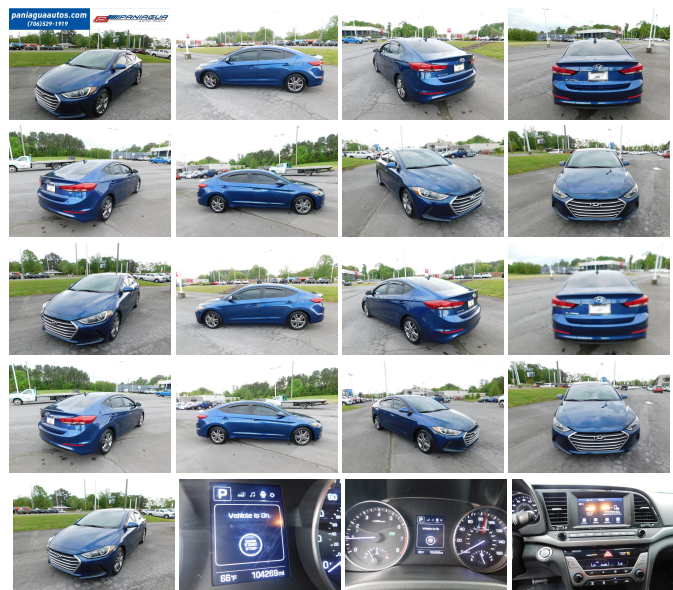

# 2017 Hyundai Elantra Value Edition

View this car on our website at [paniaguaautos.com/7197021/ebrochure](http://paniaguaautos.com/7197021/ebrochure)

Our Price **\$9,900**

## Specifications:

<b>Year:</b>	2017
<b>VIN:</b>	5NPD84LF9HH156635
<b>Make:</b>	Hyundai
<b>Stock:</b>	9228
<b>Model/Trim:</b>	Elantra Value Edition
<b>Condition:</b>	Pre-Owned
<b>Body:</b>	Sedan
<b>Exterior:</b>	Blue
<b>Engine:</b>	Engine: 2.0L DOHC 16V 4-Cylinder D-CVVT GDI
<b>Interior:</b>	Black Cloth
<b>Transmission:</b>	Automatic w/OD
<b>Mileage:</b>	104,269
<b>Drivetrain:</b>	Front Wheel Drive
<b>Economy:</b>	City 28 / Highway 37

2017 HYUNDAI ELANTRA 2.0L 4 CYLINDER AUTOMATIC CLOTH INTERIOR ALL POWER STOP BY TODAY AND CHECK OUT OUR MOST RECENT INVENTORY WE HAVE THE BEST SELECTION OF USED VEHICLES IN TOWN COME SEE US SOON

2017 Hyundai Elantra Value Edition