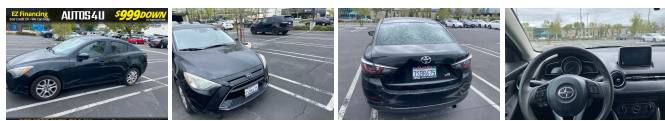

2016 Scion iA

View this car on our website at autos4u.biz/7196675/ebrochure

Our Price **\$10,995**

Specifications:

Year:	2016
VIN:	3MYDLBZVXGY123342
Make:	Scion
Model/Trim:	iA
Condition:	Pre-Owned
Body:	Sedan
Exterior:	Black
Engine:	Engine: 1.5L DOHC 4-Cylinder
Interior:	Black Cloth
Transmission:	Automatic w/OD
Mileage:	99,000
Drivetrain:	Front Wheel Drive
Economy:	City 33 / Highway 42

Exterior

- Aero-Composite Halogen Daytime Running Headlamps- Black Grille w/Chrome Surround
- Black Side Windows Trim and Black Front Windshield Trim - Body-Colored Door Handles
- Body-Colored Front Bumper w/Black Rub Strip/Fascia Accent
- Body-Colored Power Side Mirrors w/Manual Folding and Turn Signal Indicator

- Body-Colored Rear Bumper w/Black Rub Strip/Fascia Accent- Clearcoat Paint
- Compact Spare Tire Mounted Inside Under Cargo- Fixed Rear Window w/Defroster
- Fully Galvanized Steel Panels- Light Tinted Glass- Steel Spare Wheel
- Tires: P185/60R16 All-Season- Trunk Rear Cargo Access- Variable Intermittent Wipers
- Wheels w/Machined w/Painted Accents Accents- Wheels: 16" x 5.5" Alloy