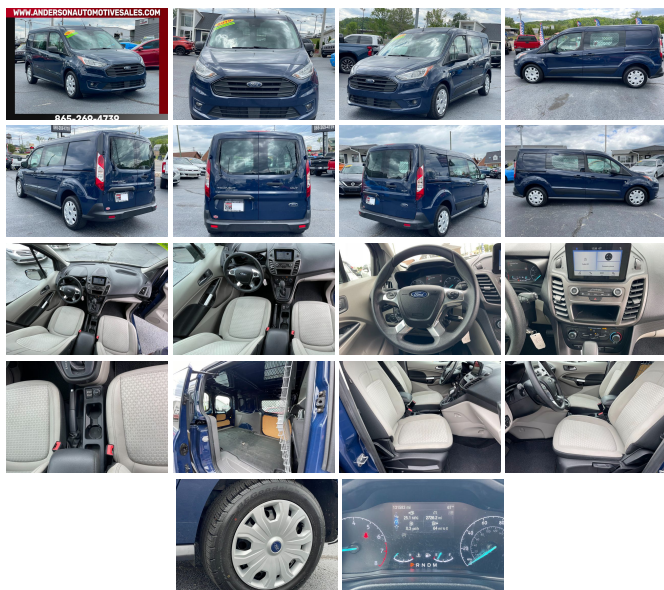

2019 Ford Transit Connect Van XLT

View this car on our website at andersonautomotivesales.com/7196620/ebrochure

Our Price **\$23,995**

Specifications:

Year: 2019
VIN: NM0LS7F29K1398151
Make: Ford
Stock: A1247
Model/Trim: Transit Connect Van XLT
Condition: Pre-Owned
Body: Minivan/Van
Exterior: BLUE
Interior: GRAY Cloth
Transmission: Automatic w/OD
Mileage: 131,440
Drivetrain: Front Wheel Drive

Exterior

- Wheels: 16" Sparkle Silver-Painted Steel -inc: full wheel covers (non-locking lug nuts)
- Full-Size Spare Tire Stored Underbody w/Crankdown
- Black Power Heated Side Mirrors w/Convex Spotter and Manual Folding
- Tailgate/Rear Door Lock Included w/Power Door Locks