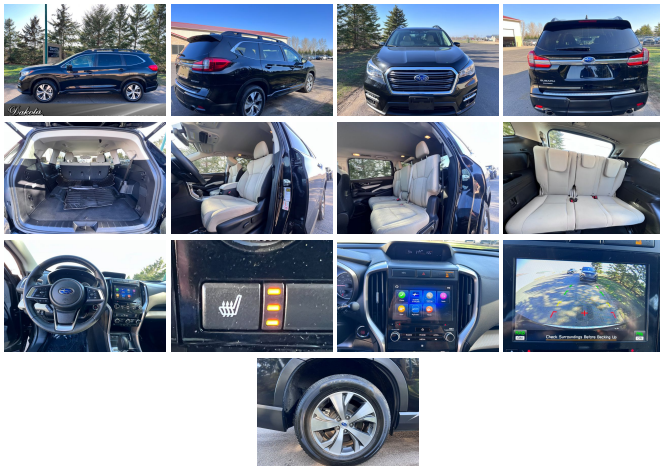

## 2020 Subaru Ascent Premium

View this car on our website at [dakotamotor.com/7196370/ebrochure](http://dakotamotor.com/7196370/ebrochure)

Our Price **\$29,995**

### Specifications:

<b>Year:</b>	2020
<b>VIN:</b>	4S4WMACD6L3456604
<b>Make:</b>	Subaru
<b>Model/Trim:</b>	Ascent Premium
<b>Condition:</b>	Pre-Owned
<b>Body:</b>	SUV
<b>Exterior:</b>	Black
<b>Engine:</b>	Engine: 2.4L DOHC Intercooled Turbocharged
<b>Interior:</b>	Tan Cloth
<b>Transmission:</b>	CVT w/OD
<b>Mileage:</b>	15,720
<b>Drivetrain:</b>	All Wheel Drive
<b>Economy:</b>	City 21 / Highway 27

!!!!LOW MILES!! LOW PRICE!!!ALL WHEEL DRIVE!!!THIRD ROW SEATING!!CALL 651-460-6655

Check out our full line of inventory at [DAKOTAMOTOR.COM](http://DAKOTAMOTOR.COM)

Call us anytime and ask for Bart or David and we will be happy to assist you. For your convenience please call before you come to be certain of availability. Full financing available. All of our vehicles have been checked by our in house service department. All of our vehicles are clean title and have actual miles. Enjoy our low overhead low price philosophy. We buy in bulk and sell at wholesale cost to save you the new car store markup!! 30years in wholesaling makes us retailing's smartest choice for a price savvy saver.