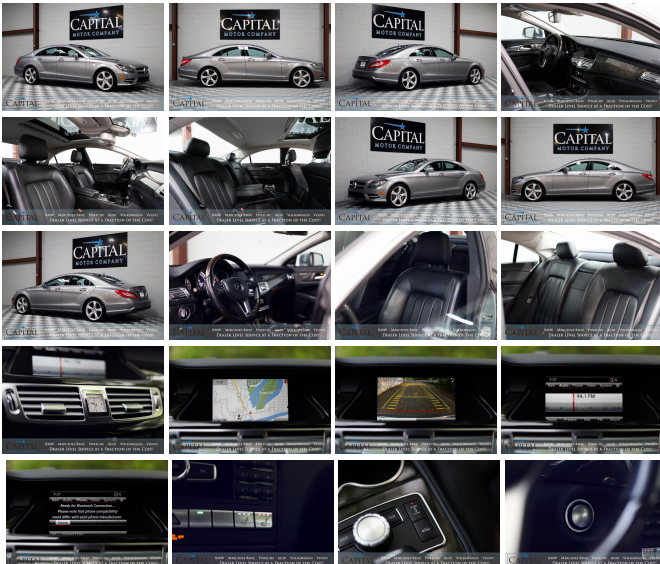

2014 Mercedes-Benz CLS550 4MATIC All-Wheel Drive Executive Car w/Nav, Backup Cam, Heated/Cooled Seats and Keyless GO

View this car on our website at capitalmotorcompany.com/7192786/ebrochure

Your Price **\$17,950**

Specifications:

Year:	2014
VIN:	WDDLJ9BB6EA123435
Make:	Mercedes-Benz
Stock:	5843
Model/Trim:	CLS550 4MATIC All-Wheel Drive Executive Car w/Nav, Backup Cam, Heated/Cooled Seats and Keyless GO
Condition:	Pre-Owned
Body:	Sedan
Exterior:	Palladium Silver Metallic
Engine:	402-Horsepower 4.6-Liter Bi-Turbo V8
Interior:	Black Leather
Transmission:	7-Speed Automatic Transmission with Sport/Manual Modes
Mileage:	136,104
Drivetrain:	All Wheel Drive
Economy:	City 18 / Highway 25

We have for sale a stunning 2014 Mercedes-Benz CLS550 4MATIC All-Wheel Drive Executive "4-Door Coupe" that is an absolute treat to drive and has a sleek, sophisticated style that gets a ton of compliments! This Mercedes is built to turn heads with a sleek, sporty styling and exceptional comfort! It has gorgeous Palladium Silver paint with 19-Inch 5-Spoke Wheels that give this Benz a great stance! As you can see from the photos, this CLS has clearly been well-cared for. The paint and body are amazing and the interior is exceptionally clean. There is no doubt the previous owner loved this car. If you're looking for a fun to drive car that won't cost an arm and a leg to own or drive and provides all of the class and sophistication you would expect from a luxury car, this CLS is the perfect choice! We know that if you like how it looks in the pictures you will fall in love when you get to drive it!