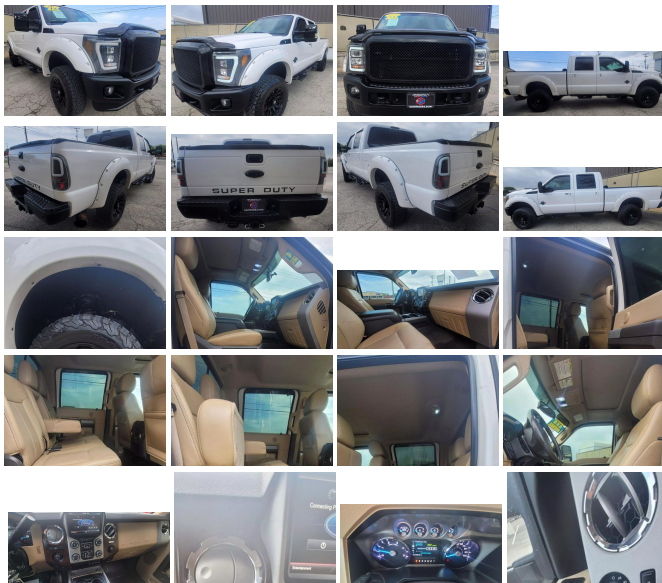

## Specifications:

<b>Year:</b>	2015
<b>VIN:</b>	1FT8W3BT5FEA20329
<b>Make:</b>	Ford
<b>Stock:</b>	A20329
<b>Model/Trim:</b>	F350 Super Duty Crew Cab Lariat
<b>Condition:</b>	Pre-Owned
<b>Exterior:</b>	White
<b>Engine:</b>	6.7
<b>Interior:</b>	Tan
<b>Mileage:</b>	94,498
<b>Drivetrain:</b>	4 Wheel Drive

18" FUEL WHEELS

275/70R18 BFGOODRICH ALL-TERRAIN TIRES

CLEAN TRUCK INSIDE AND OUT!

LEATHER INTERIOR

HEATED AND COOLED SEATSL

FACTORY TOUCH SCREEN RADIO

BACK UP CAMERA

DUAL POWER SEATS

DUAL CLIMATE CONTROL

NAVIGATION

SUNROOF

FIXED CENTER CONSOLE

POWER ADJUSTABLE PEDALS

BUILT IN TRAILER BRAKE

ELECTRONIC 4X4

POWER MIRRORS