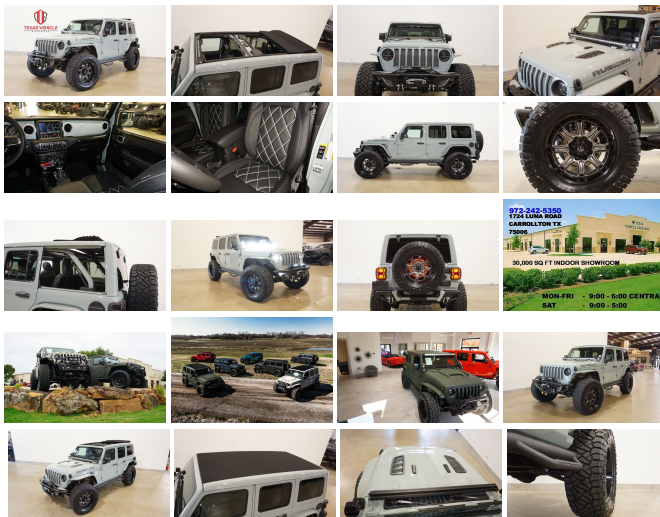

2023 Jeep Wrangler Unlimited Rubicon 4X4 SKY TOP,LIFTED,BUMPERS,LED'S

View this car on our website at tveauto.com/7192275/ebrochure

Our Price **\$92,900**

Specifications:

Year:	2023
VIN:	1C4HJXFG1PW546939
Make:	Jeep
Stock:	546939
Model/Trim:	Wrangler Unlimited Rubicon 4X4 SKY TOP,LIFTED,BUMPERS,LED'S
Condition:	Pre-Owned
Body:	SUV
Exterior:	Earl Clearcoat
Engine:	ENGINE: 3.6L V6 24V VVT ETORQUE UPG I
Interior:	Black Leather
Transmission:	TRANSMISSION: 8-SPEED AUTOMATIC (850RE)
Mileage:	86
Drivetrain:	4 Wheel Drive
Economy:	City 17 / Highway 23

NATION WIDE FINANCING

SUBMIT CREDIT APP WWW.TVEAUTO.COM

OR CALL 972-242-5350

"EARL CLEAR COAT EDITION"

CUSTOM BUILT 2023 JEEP WRANGLER JL
UNLIMITED RUBICON 4X4 WITH 25R
PACKAGE

UPGRADES INCLUDE:

- * EARL CLEAR COAT
- * SKY ONE-TOUCH POWER TOP WITH REMOVABLE REAR QUARTER WINDOWS
- * CUSTOM ALEA BLACK LEATHER WITH EARL STITCHING
- * FACTORY REMOTE START
- * REMOTE PROXIMITY KEYLESS ENTRY
- * COLD WEATHER GROUP
- * SAFETY GROUP
- * FACTORY 8.4 INCH TOUCH SCREEN NAVIGATION WITH HD AM/FM/SIRIUS STEREO & ALPINE PREMIUM AUDIO SYSTEM
- * FACTORY BACK-UP CAMERA
- * U-CONNECT
- * SMITTYBILT APOLLO JL FRONT BUMPER WITH 2 MINI LED LIGHT BARS & LED FOGLIGHTS
- * FRONT D-RINGS & ISOLATORS (EARL)
- * SMITTYBILT NEW GEN 3 "X20" 10,000 LB WATERPROOF AND WIRELESS CONTROL WINCH WITH SYNTHETIC ROPE
- * FACTOR 55 PROLINK (BLACK)
- * FACTORY MESH GRILLE PAINTED (EARL)
- * FACTORY LED HEADLIGHTS
- * RUGGED RIDGE BLACK HEADLIGHT GUARDS
- * MOPAR 10TH ANNIVERSARY RUBICON POWER DOME HOOD
- * DV8 OFF ROAD JL SLIM STEEL FENDER FLARES (PAINTED TO MATCH)
- * DV8 OFF ROAD FRONT & REAR INNER FENDERS
- * TERAFLX 2.5" LIFT KIT WITH TERAFLX FALCON SHOCKS

Vehicle History Report : as Of 09/22/2023

Snapshot

2023 JEEP WRANGLER RUBICON

No accidents or damage reported to CARFAX

Well maintained vehicle

CARFAX 1-Owner vehicle

Personal vehicle

Last owned in Texas