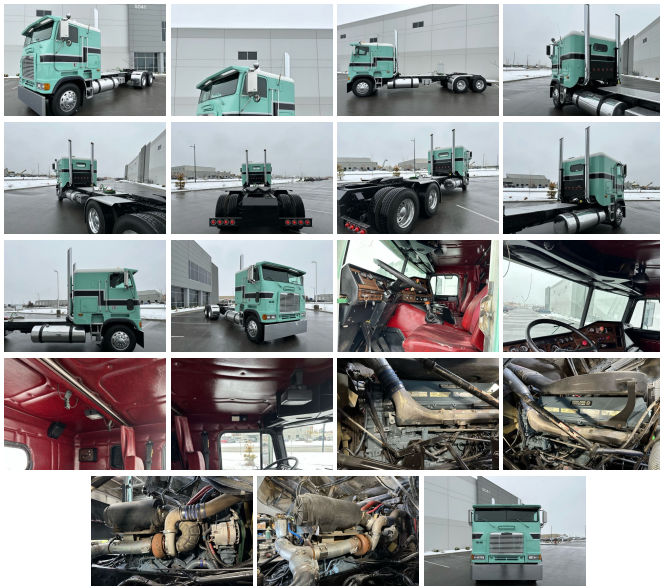

1995 Freightliner FLB

View this car on our website at bigcityrigs.com/7192178/ebrochure

Our Price **\$0**

Specifications:

Year:	1995
VIN:	750187
Make:	Freightliner
Model/Trim:	FLB
Condition:	Pre-Owned
Exterior:	Blue
Interior:	Red
Mileage:	305,703
Truck Type:	Semi - Sleeper Cabover

1995 - Cab Over
Freightliner - FLB
36 Inch Sleeper
Pre Emission
ELD Exempt
No DPF - No DEF
Detroit 60 Series
470 HP
Engine Brake
305,703 Miles
9 Speed Eaton Fuller Transmission
252 Wheelbase
373 Ratio
12K Front / 40K Rear Axle
Spring Ride Suspension
Air Ride Cab
Excellent 22.5 Drive Tires
Great Brakes
(2) 120 Gallon Fuel Tanks
7" Ex. Pipes
Custom Light Bar
Custom Deck Plate
Custom Paint
Custom Dual Stacks
Head Turner!

This California owned rig is the real McCoy. A one of a kind head turner that is also ready for work. 1995 vintage in all the right ways. Interior is super nice. Jake's/ motor sound amazing. New paint, lights, deck plate, bumpers, fenders, mattress, stacks, filters, fluids, show polished, detailed, serviced and ready to roll. Shifts smooths. Pulls strong. A cab quiet ride.... What else can we say.
To see if this rig is available check out our website. Or follow us on instagram @bigcityrigsales - Dealer 225B