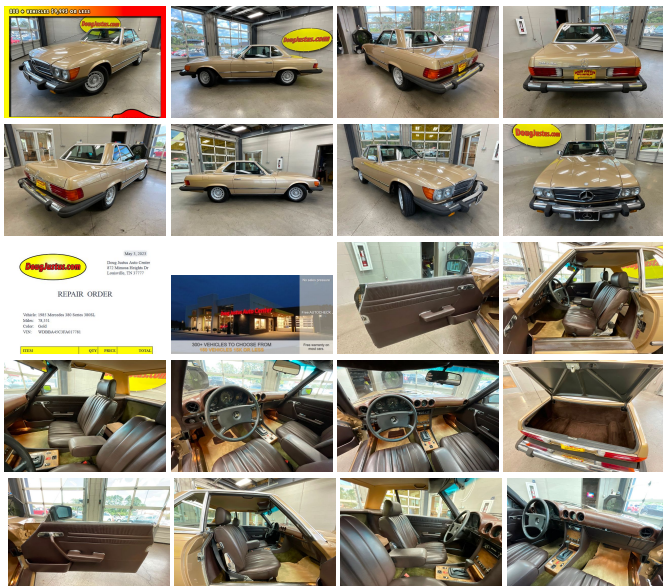

# 1985 Mercedes-Benz 380 Series 380SL

View this car on our website at [dougjustus.com/7191843/ebrochure](http://dougjustus.com/7191843/ebrochure)

Our Price **\$13,000**

## Specifications:

<b>Year:</b>	1985
<b>VIN:</b>	WDBBA45C3FA017781
<b>Make:</b>	Mercedes-Benz
<b>Stock:</b>	M17781
<b>Model/Trim:</b>	380 Series 380SL
<b>Condition:</b>	Pre-Owned
<b>Body:</b>	Coupe
<b>Exterior:</b>	GOLD
<b>Interior:</b>	Brown Leather
<b>Mileage:</b>	78,551
<b>Drivetrain:</b>	Rear Wheel Drive

This 1985 Mercedes-Benz 380SL coupe comes equipped with a 3.8L, V8 engine, leather seats, alloy wheels and more.

Visit [www.dougjustus.com](http://www.dougjustus.com), call: \*865-281-1540\*, or text: \*865-214-0010\* for more info.