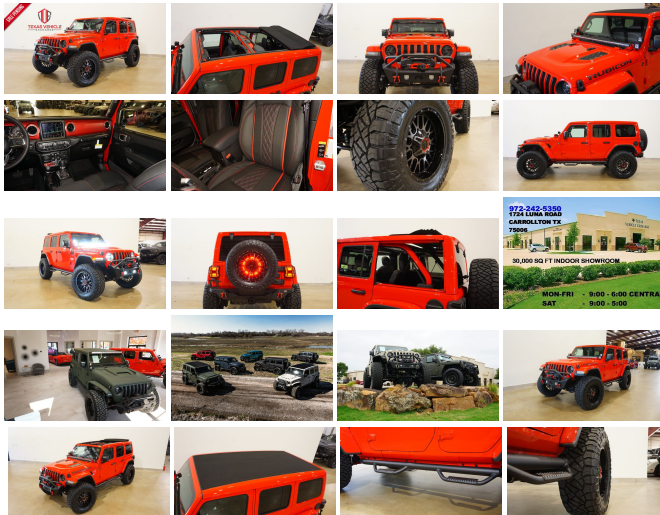

2023 Jeep Wrangler Unlimited Rubicon 4X4 DIESEL,SKY TOP,LIFTED,BUMPERS

View this car on our website at tveauto.com/7191839/ebrochure

Our Price **\$84,900**

Specifications:

Year:	2023
VIN:	1C4JJXFM6PW541808
Make:	Jeep
Stock:	541808
Model/Trim:	Wrangler Unlimited Rubicon 4X4 DIESEL,SKY TOP,LIFTED,BUMPERS
Condition:	Pre-Owned
Body:	SUV
Exterior:	Firecracker Red Clearcoat
Engine:	ENGINE: 3.0L V6 TURBO DIESEL W/ESS G3
Interior:	Black Leather
Transmission:	TRANSMISSION: 8-SPEED AUTOMATIC (8HP75)
Mileage:	30
Drivetrain:	4 Wheel Drive
Economy:	City 17 / Highway 23

NATION WIDE FINANCING

SUBMIT CREDIT APP [WWW.TVEAUTO.COM](https://www.tveauto.com)

OR CALL 972-242-5350

"FIRECRACKER RED CLEAR COAT EDITION"

CUSTOM BUILT 2023 JEEP WRANGLER JL
UNLIMITED RUBICON 4X4 WITH 26R
PACKAGE

UPGRADES INCLUDE:

- * FIRECRACKER RED CLEAR COAT
- * 3.0L V6 TURBO DIESEL ENGINE WITH START STOP
- * SKY ONE-TOUCH POWER TOP WITH REMOVABLE REAR QUARTER WINDOWS
- * CUSTOM ALEA BLACK LEATHER WITH RED STITCHING
- * FACTORY REMOTE START
- * REMOTE PROXIMITY KEYLESS ENTRY
- * COLD WEATHER GROUP
- * LED LIGHTING GROUP
- * SAFETY GROUP
- * FACTORY 8.4 INCH TOUCH SCREEN NAVIGATION WITH HD AM/FM/SIRIUS STEREO & ALPINE PREMIUM AUDIO SYSTEM
- * FACTORY BACK-UP CAMERA
- * U-CONNECT
- * FAB FOURS STUBBY FRONT BUMPER WITH LED FOGLIGHTS
- * FRONT D-RINGS & ISOLATORS (FIRECRACKER RED)
- * SMITTYBILT NEW GEN 3 "X20" 10,000 LB WATERPROOF AND WIRELESS CONTROL WINCH WITH SYNTHETIC ROPE
- * FACTOR 55 PROLINK (BLACK)
- * FACTORY LED HEADLIGHTS
- * RUGGED RIDGE BLACK HEADLIGHT GUARDS
- * MOPAR 10TH ANNIVERSARY RUBICON POWER DOME HOOD
- * PAINTED TO MATCH FENDER FLARES
- * TERAFLX 2.5" LIFT KIT WITH TERAFLX FALCON SHOCKS
- * TERAFLX FALCON STABILIZER KIT