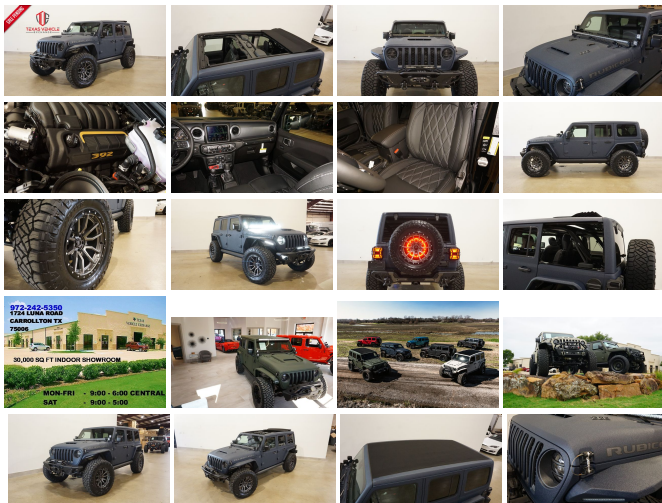

2023 Jeep Wrangler Unlimited Rubicon 392 SKY TOP,DUPONT KEVLAR,BUMPERS

View this car on our website at tveauto.com/7191517/ebrochure

Our Price **\$140,900**

Specifications:

Year:	2023
VIN:	1C4JJXSJXPW508287
Make:	Jeep
Stock:	508287
Model/Trim:	Wrangler Unlimited Rubicon 392 SKY TOP,DUPONT KEVLAR,BUMPERS
Condition:	Pre-Owned
Body:	SUV
Exterior:	Blue
Engine:	ENGINE: 6.4L V8 SRT HEMI MDS
Interior:	Black Leather
Transmission:	TRANSMISSION: 8-SPEED AUTOMATIC (8HP75)
Mileage:	51
Drivetrain:	4 Wheel Drive
Economy:	City 13 / Highway 17

NATION WIDE FINANCING

SUBMIT CREDIT APP [WWW.TVEAUTO.COM](https://www.tveauto.com)

OR CALL 972-242-5350

"FERRARI NART BLUE EDITION"

CUSTOM BUILT **KEVLAR** 2023 JEEP
WRANGLER JL UNLIMITED RUBICON 4X4
WITH 27X PACKAGE

QUICK ORDER PACKAGE 27X RUBICON 392

-inc: Engine: 6.4L V8 SRT HEMI MDS, Transmission: 8-Speed Automatic (8HP75)

Option Packages Total \$2,200

- Front Center Armrest w/Storage and Rear Center Armrest
- Full Floor Console w/Locking Storage, 2 12V DC Power Outlets and 1 120V AC Power Outlet
- Garage Door Transmitter- HVAC -inc: Console Ducts- Heated Leather Steering Wheel
- Illuminated Front Cupholder- Illuminated Rear Cupholder
- Instrument Panel Bin, Dashboard Storage, Driver / Passenger And Rear Door Bins
- Interior Trim -inc: Metal-Look Instrument Panel Insert, Metal-Look Door Panel Insert, Metal-Look Console Insert and Metal-Look Interior Accents
- Leather Gear Shifter Material- Locking Cargo Area Concealed Storage
- Locking Glove Box
- Manual Adjustable Front Head Restraints and Foldable Rear Head Restraints
- Manual Tilt/Telescoping Steering Column- Outside Temp Gauge- Perimeter Alarm
- Redundant Digital Speedometer- Sentry Key Immobilizer- Smart Device Integration
- Tracker System- Voice Activated Dual Zone Front Automatic Air Conditioning