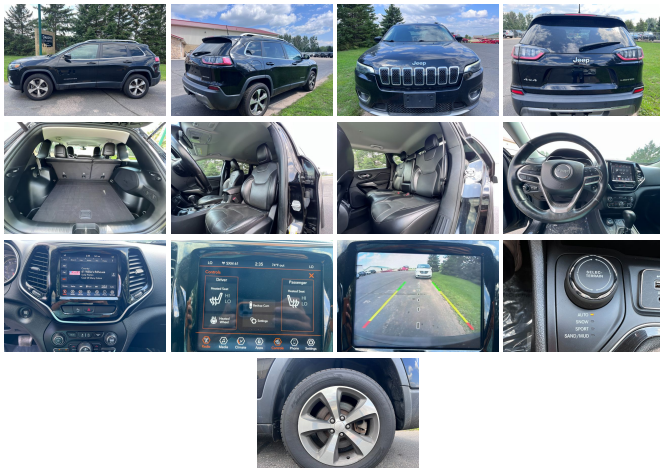

2020 Jeep Cherokee Limited

View this car on our website at dakotamotor.com/7191452/ebrochure

Our Price **\$16,995**

Specifications:

Year:	2020
VIN:	1C4PJMDXXLD524246
Make:	Jeep
Model/Trim:	Cherokee Limited
Condition:	Pre-Owned
Body:	SUV
Exterior:	Diamond Black Crystal Pearlcoat
Engine:	ENGINE: 3.2L V6 24V VVT W/ESS
Interior:	Black Leather
Transmission:	Automatic w/OD
Mileage:	106,370
Economy:	City 19 / Highway 27

!!!LEATHER!!!ALL WHEEL DRIVE!!!LOW PRICE!!!106,370 MILES!!!CALL 651-460-6655

Looking for a vehicle that can handle any terrain? Look no further than the 2020 Jeep Cherokee Limited. This sleek and stylish SUV is designed to take on any challenge, whether you're hitting the open road or exploring the great outdoors. With its black exterior and black leather interior, this vehicle is sure to turn heads wherever you go.

Under the hood, the 2020 Jeep Cherokee Limited boasts a powerful 3.2L V6 24V VVT W/ESS engine, delivering impressive performance and fuel efficiency. Whether you're cruising down the highway or tackling rough terrain, this engine is up to the task. And with an automatic transmission with overdrive, you'll enjoy smooth, effortless shifting every time you get behind the wheel.

But the 2020 Jeep Cherokee Limited isn't just about power and performance. It's also packed with features and options designed to make your driving experience as comfortable and convenient as possible. From heated and ventilated front seats to a premium audio system, this vehicle has everything you need to stay comfortable and entertained on even the longest drives.