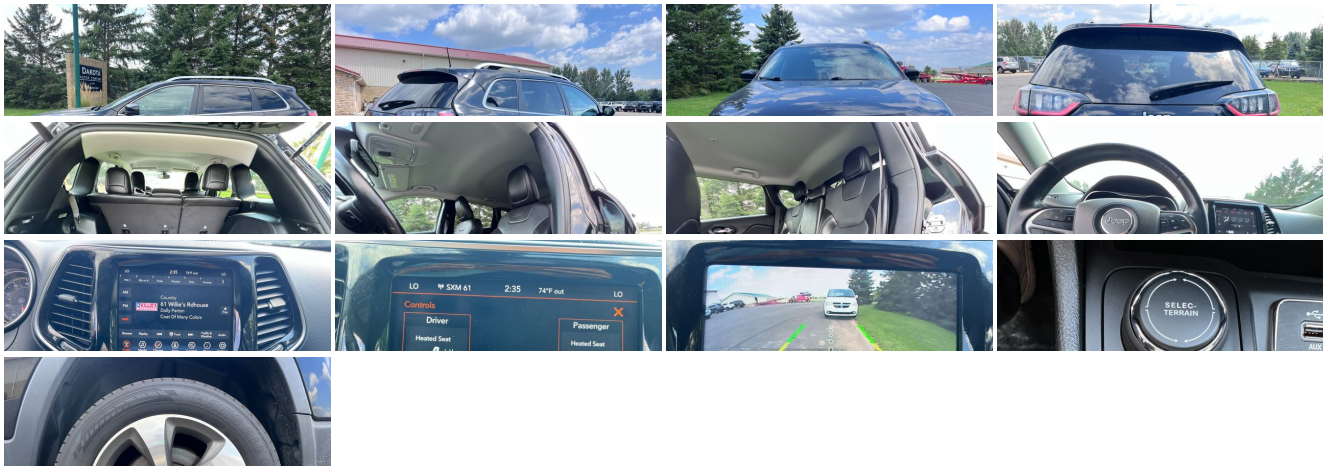

2020 Jeep Cherokee Limited

Our Price \$15,995

View this vehicle on our website at dakotamotor.com

(651) 460-6655

22098 Canton Court , Farmington, MN 55024

Photos
Details
Contact

Specifications:

Year:	2020
VIN:	1C4PJMDXXLD524246
Make:	Jeep
Model/Trim:	Cherokee Limited
Condition:	Pre-Owned
Body:	SUV
Exterior:	Diamond Black Crystal Pearlcoat
Engine:	ENGINE: 3.2L V6 24V VVT W/ESS
Interior:	Black Leather
Transmission:	Automatic w/OD
Mileage:	106,370
Economy:	City 19 / Highway 27

Vehicle Description

!!!LEATHER!!!ALL WHEEL DRIVE!!!LOW PRICE!!!106,370 MILES!!!CALL 651-460-6655

Looking for a vehicle that can handle any terrain? Look no further than the 2020 Jeep Cherokee Limited. This sleek and stylish SUV is designed to take on any challenge, whether you're hitting the open road or exploring the great outdoors. With its black exterior and black leather interior, this vehicle is sure to turn heads wherever you go.

Under the hood, the 2020 Jeep Cherokee Limited boasts a powerful 3.2L V6 24V VVT W/ESS engine, delivering impressive performance and fuel efficiency. Whether you're cruising down the highway or tackling rough terrain, this engine is up to the task. And with an automatic transmission with overdrive, you'll enjoy smooth, effortless shifting every time you get behind the wheel.

But the 2020 Jeep Cherokee Limited isn't just about power and performance. It's also packed with features and options designed to make your driving experience as comfortable and convenient as possible. From heated and ventilated front seats to a premium audio system, this vehicle has everything you need to stay comfortable and entertained on even the longest drives.