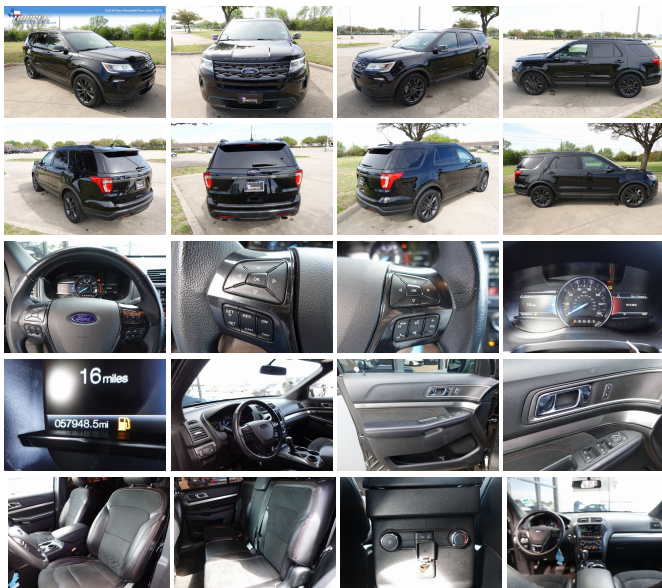

2018 Ford Explorer XLT

View this car on our website at fast.autorevo-websites.com/7191158/ebrochure

Our Price **$25,750**

Specifications:

Year:	2018
VIN:	1FM5K7D82JGB29967
Make:	Ford
Stock:	JGB29967Z
Model/Trim:	Explorer XLT
Condition:	Pre-Owned
Body:	SUV
Exterior:	Shadow Black
Engine:	ENGINE: 3.5L TI-VCT V6
Interior:	Ebony Black Cloth
Transmission:	Automatic w/OD
Mileage:	57,886
Drivetrain:	Front Wheel Drive
Economy:	City 17 / Highway 24

Summary:

- Low mileage 2018 Ford Explorer XLT
- Sleek black exterior with black cloth interior
- Equipped with powerful 3.5L TI-VCT V6 engine and automatic transmission
- No warranty
- Perfect for families or adventurous individuals

Looking for a vehicle that can handle your family's needs or your adventurous lifestyle? Look no further than this 2018 Ford Explorer XLT! With only 57886 miles on the odometer, this SUV has plenty of life left in it. The black exterior gives it a sleek and sophisticated look, while the black cloth interior provides a comfortable and stylish ride.

Under the hood, you'll find a powerful 3.5L TI-VCT V6 engine that delivers smooth and reliable performance. Paired with an automatic transmission, this SUV is easy to handle and maneuver, making it perfect for both city driving and off-road adventures. Whether you're commuting to work or exploring the great outdoors, this vehicle can handle it all.

While this vehicle comes with no warranty, you can rest assured that it has been well-maintained and is in excellent condition. The manufacturer options and packages include the powerful 3.5L TI-VCT V6 engine, which provides excellent acceleration and power.