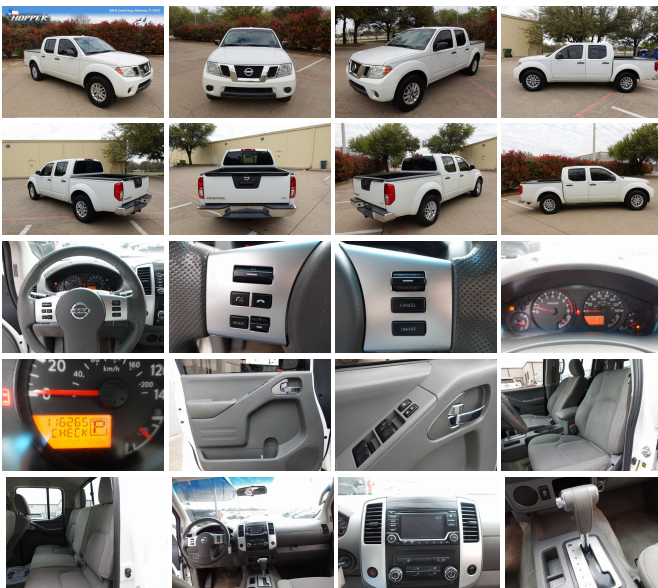

2018 Nissan Frontier SV V6

View this car on our website at fast.autorevo-websites.com/7191120/ebrochure

Our Price **$18,750**

Specifications:

Year:	2018
VIN:	1N6AD0ER1JN740108
Make:	Nissan
Stock:	40108B
Model/Trim:	Frontier SV V6
Condition:	Pre-Owned
Body:	Pickup Truck
Exterior:	Glacier White
Interior:	Steel Cloth
Transmission:	Automatic w/OD
Mileage:	116,083
Drivetrain:	Rear Wheel Drive
Economy:	City 16 / Highway 22

Summary:

- 2018 Nissan Frontier SV V6 in white exterior color and other cloth interior type.
- Automatic w/OD transmission and no accident or damage reported.
- AS-IS No Warranty, 3+ owners, and manufacturer options and packages.
- Powerful engine with impressive fuel economy and towing capacity.
- Spacious and comfortable interior with advanced safety features.

Looking for a reliable and powerful pickup truck that can handle any task you throw its way? Look no further than the 2018 Nissan Frontier SV V6. This stunning vehicle features a sleek and stylish white exterior color that is sure to turn heads on the road. The other cloth interior type is not only comfortable but also durable, making it the perfect choice for those who demand the best.

Under the hood, you'll find a powerful engine that delivers impressive performance and fuel economy. The automatic w/OD transmission makes shifting gears a breeze, while the impressive towing capacity ensures that you can haul even the heaviest loads with ease. Whether you're heading to the job site or hitting the open road, the 2018 Nissan Frontier SV V6 is the perfect vehicle for all your needs.