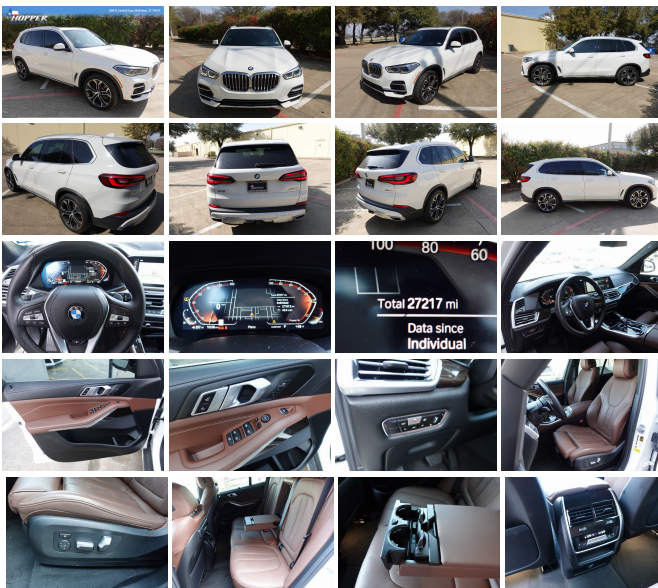

2022 BMW X5 sDrive40i sDrive40i

View this car on our website at fast.autorevo-websites.com/7191089/ebrochure

Our Price **\$54,000**

Specifications:

Year:	2022
VIN:	5UXGR4C03N9J05901
Make:	BMW
Stock:	905901M
Model/Trim:	X5 sDrive40i sDrive40i
Condition:	Pre-Owned
Body:	SUV
Exterior:	Alpine White
Engine:	Engine: 3.0L DOHC I-6 24V TwinPower Turbo
Interior:	Coffee Leather
Transmission:	Automatic w/OD
Mileage:	26,967
Drivetrain:	Rear Wheel Drive
Economy:	City 21 / Highway 26

- 2022 BMW X5 sDrive40i is a luxurious and powerful SUV that will turn heads with its white exterior and comfortable leather interior.
- This vehicle is equipped with a 3.0L DOHC I-6 24V TwinPower Turbo engine and an Automatic w/OD transmission that provide a smooth and responsive driving experience.
- With no accident or damage reported and manufacturer options and packages, this BMW X5 sDrive40i is a reliable and high-quality vehicle that you can trust.
- Although it comes with AS-IS No Warranty, this BMW X5 sDrive40i is a great investment for those looking for a luxury SUV that offers comfort, performance, and style.
- Whether you're driving around town or going on a long road trip, the 2022 BMW X5 sDrive40i will provide you with an unforgettable driving experience.

The 2022 BMW X5 sDrive40i is the perfect combination of luxury, performance, and style. With its sleek white exterior and comfortable leather interior, this SUV is sure to turn heads wherever you go. But it's not just about looks - this BMW X5 sDrive40i is also equipped with a powerful 3.0L DOHC I-6 24V TwinPower Turbo engine and an Automatic w/OD transmission that provide a smooth and responsive driving experience.