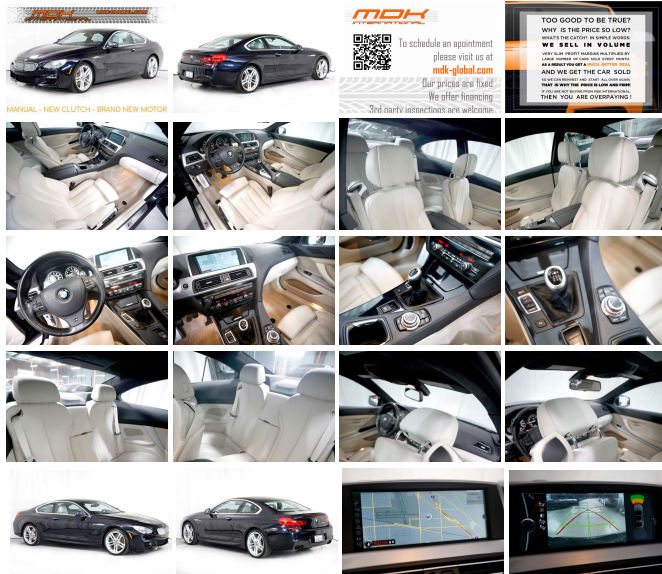

MANUAL - NEW CLUTCH - BRAND NEW MOTOR

Our Price **$23,990**

Specifications:

Year:	2012
VIN:	WBALX3C59CC528850
Make:	BMW
Model/Trim:	650i - Manual - New Clutch - New Motor - M Sport pkg
Condition:	Pre-Owned
Body:	Coupe
Exterior:	Carbon Black Metallic
Engine:	4.4-liter, 32-valve 400-hp V-8 engine -inc: TwinPower Turbo technology, high precision direct injection, (4) overhead camshafts, Double-VANOS steplessly variable valve timing
Interior:	White Leather
Transmission:	6-SPEED MANUAL TRANSMISSION
Mileage:	65,156
Drivetrain:	Rear Wheel Drive
Economy:	City 15 / Highway 22

* If you are looking at this ad, you already know that this car is almost nonexistent - manual 650i with M Sport pkg - this is a true unicorn!

* Brand-new motor from BMW with paperwork + brand-new OEM water pump, new OEM vacuum pump, new plugs, fresh fluids, new OEM clutch! Fully serviced!

* Original MSRP of $89595

* Brand new rear tires (front tires still have over 80% life left)

* M Sport pkg

* 20" wheels

* Full LED headlights

* Carbon Black Metallic (actually deep blue) over Ivory White Nappa Leather upholstery

* Clean title

* Carfax certified

* Only 1 previous owner - Carfax shows due to lease pay off

* Service records available per Carfax report