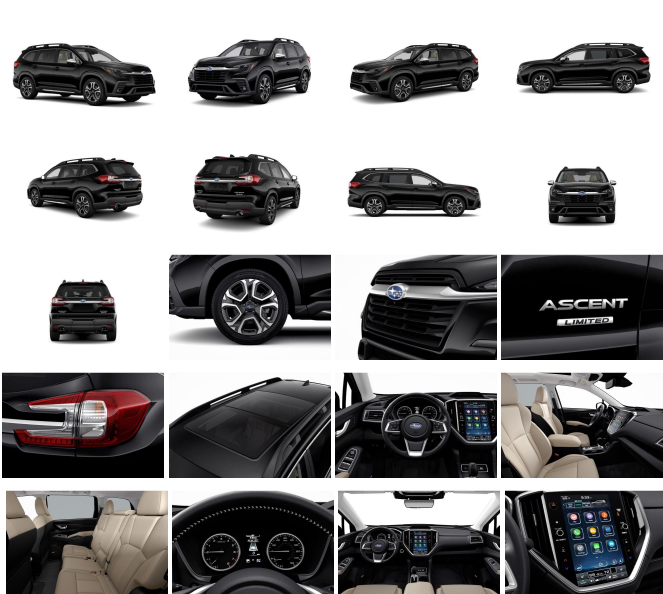

NAV, Sunroof, 3rd Row Seat, Heated Leather Seats, Power Liftgate, All Wheel Drive, Turbo, Alloy Wheels, TECHNOLOGY PACKAGE, Rear Air. Limited trim, Crystal Black Silica exterior and Warm Ivory interior. EPA 25 MPG Hwy/19 MPG City! KEY FEATURES INCLUDE Leather Seats, Third Row Seat, All Wheel Drive, Power Liftgate, Rear Air, Heated Driver Seat, Heated Rear Seat, Turbocharged, Onboard Communications System, Aluminum Wheels, Remote Engine Start, Dual Zone A/C, Blind Spot Monitor, Brake Actuated Limited Slip Differential, Lane Keeping Assist Rear Spoiler, Remote Trunk Release, Privacy Glass, Keyless Entry, Child Safety Locks. OPTION PACKAGES TECHNOLOGY PACKAGE Retractable Cargo Area Cover, Satin Chrome Power-Folding Exterior Power Mirrors, integrated turn signals, Panoramic Power Moonroof w/UV/Drk Tint Dual Glass, front tilt up and external retracting w/auto-open/close, power sunshade and rear fixed glass, Cabin Connect, Enables communication from the front seats throughout the cabin without the need to speak loudly, Once the button on the Center Information Display (CID) is pressed, voices from the driver and front passenger are picked up by the overhead console microphone and outputted through the rear audio speakers, This feature combined w/the cabin view mirror, enables eye contact and provides a conversation to occur w/the rear seat passengers, helping to reduce distractions on the driver, Surround View Monitor System. Subaru Limited with Crystal Black Silica exterior and Warm Ivory interior features a 4 Cylinder Engine with 260 HP at 5600 RPM\*. VISIT US TODAY You've got a friend in the car business. Horsepower calculations based on trim engine configuration. Fuel economy calculations based on original manufacturer data for trim engine configuration. Please confirm the accuracy of the included equipment by calling us prior to purchase.