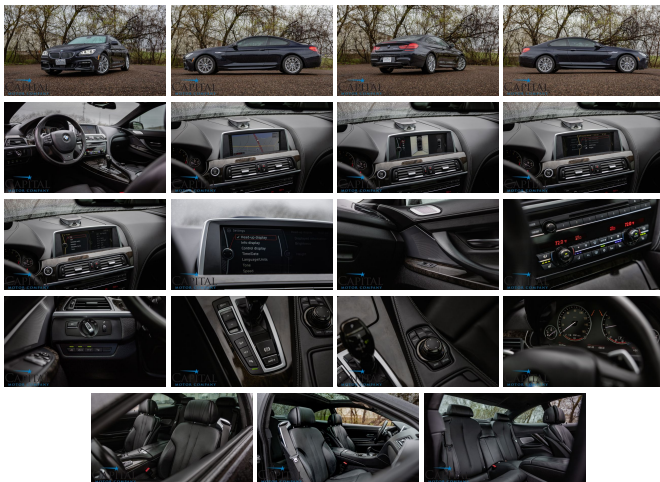

Specifications:

Year:	2012
VIN:	WBALX5C55CC893862
Make:	BMW
Stock:	6151
Model/Trim:	650xi xDrive AWD Coupe w/M-Sport Pkg, Climate Controlled Seats, Head-Up Display and B&O Audio
Condition:	Pre-Owned
Body:	Coupe
Exterior:	Carbon Black Metallic
Engine:	4.4-Liter TwinPower Turbo V8
Interior:	Black Leather
Transmission:	8-Speed Automatic with Sport/Manual Shift Modes
Mileage:	64,145
Drivetrain:	All Wheel Drive
Economy:	City 15 / Highway 20