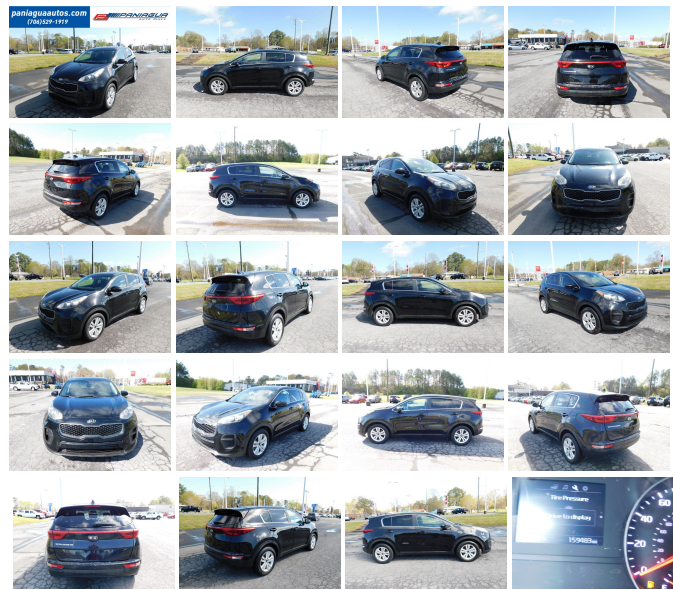

2018 Kia Sportage LX

View this car on our website at paniaguaautos.com/7189787/ebrochure

Our Price **\$9,995**

Specifications:

Year:	2018
VIN:	KNDPM3AC4J7303496
Make:	Kia
Stock:	10007
Model/Trim:	Sportage LX
Condition:	Pre-Owned
Body:	SUV
Exterior:	Black
Engine:	Engine: 2.4L GDI DOHC 16V I4 -inc: dual CVVT
Interior:	Black Cloth
Transmission:	Automatic w/OD
Mileage:	159,483
Drivetrain:	Front Wheel Drive
Economy:	City 23 / Highway 30

2018 KIA SPORTAGE LX 2.4L 4 CYLINDER AUTOMATIC CLOTH INTERIOR ALL POWER HURRY IN TODAY AND CHECK OUT OUR MOST RECENT INVENTORY WE HAVE THE BEST SELECTION OF USED VEHICLES IN TOWN COME SEE US SOON

2018 Kia Sportage LX

Paniagua Auto Mall - 706-529-1919 & 423-472-4045 - View this car on our website at paniaguaautos.com/7189787/ebrochure

Our Location :

2018 Kia Sportage LX

Paniagua Auto Mall - 706-529-1919& 423-472-4045 - View this car on our website at paniaguaautos.com/7189787/ebrochure