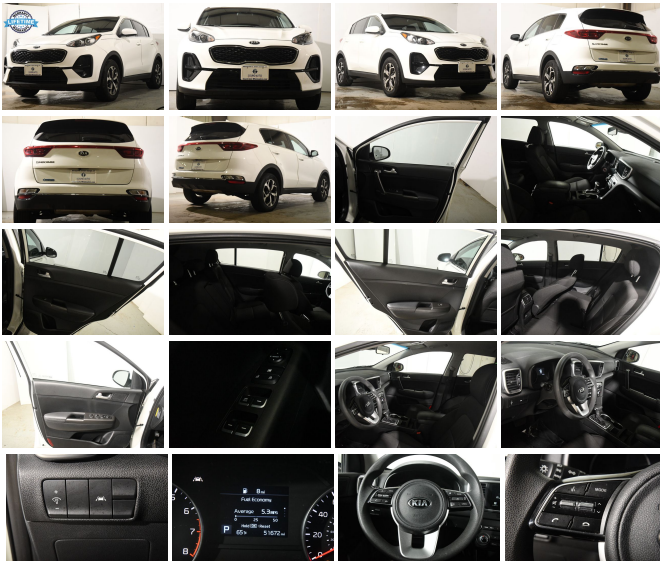

2021 Kia Sportage LX

View this car on our website at soundautowholesalers.com/7189272/ebrochure

No-Haggle Price **\$16,995**

Specifications:

Year:	2021
VIN:	KNDPM3AC8M7892038
Make:	Kia
Stock:	5535
Model/Trim:	Sportage LX
Condition:	Pre-Owned
Body:	SUV
Exterior:	Snow White Pearl
Engine:	Engine: 2.4L GDI DOHC 16V I4 -inc: dual CVVT
Interior:	Gray Cloth
Transmission:	Automatic w/OD
Mileage:	51,671
Drivetrain:	Front Wheel Drive
Economy:	City 23 / Highway 30

Introducing the sleek and stylish 2021 Kia Sportage LX, the perfect vehicle for those who want to make a statement on the road. With its stunning white exterior and black cloth interior, this vehicle is sure to turn heads wherever you go.

Under the hood, you'll find a powerful 2.4L GDI DOHC 16V I4 engine with dual CVVT that delivers exceptional performance and efficiency. The automatic transmission with overdrive ensures a smooth and seamless driving experience, making every journey a pleasure.

But the 2021 Kia Sportage LX is more than just a pretty face. With a range of manufacturer options and packages available, you can customize your vehicle to suit your individual needs and preferences. Whether you're looking for enhanced safety features, advanced technology, or premium comfort, this vehicle has it all.