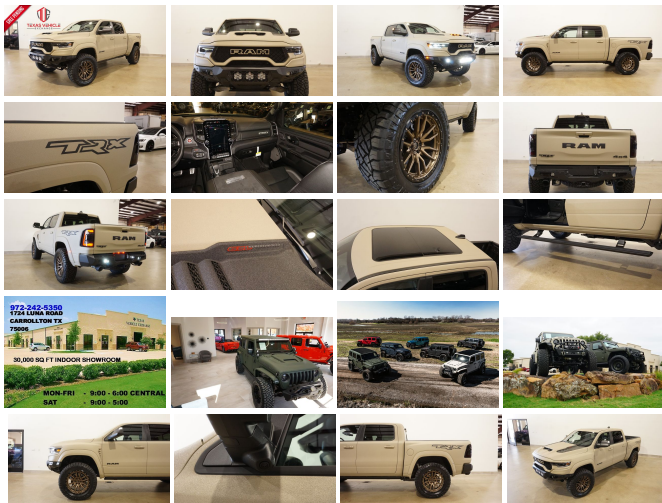

# 2023 Ram 1500 TRX 4X4 DUPONT KEVLAR,LIFTED,BUMPERS,LED'S,22'S

View this car on our website at [tveauto.com/7188805/ebrochure](https://tveauto.com/7188805/ebrochure)

Our Price **\$140,900**

## Specifications:

|                      |   |
|----------------------|---|
| <b>Year:</b>         | 2023  |
| <b>VIN:</b>          | 1C6SRFU99PN503377                                       |
| <b>Make:</b>         | Ram   |
| <b>Stock:</b>        | 503377  |
| <b>Model/Trim:</b>   | 1500 TRX 4X4 DUPONT<br>KEVLAR,LIFTED,BUMPERS,LED'S,22'S |
| <b>Condition:</b>    | Pre-Owned   |
| <b>Body:</b>         | Pickup Truck  |
| <b>Exterior:</b>     | Tan   |
| <b>Engine:</b>       | ENGINE: 6.2L SUPERCHARGED HEMI<br>V8 SRT                |
| <b>Interior:</b>     | Black Leather   |
| <b>Transmission:</b> | Automatic w/OD  |
| <b>Mileage:</b>      | 63  |
| <b>Drivetrain:</b>   | 4 Wheel Drive   |
| <b>Economy:</b>      | City 10 / Highway 14                                    |

NATION WIDE FINANCING

SUBMIT CREDIT APP [WWW.TVEAUTO.COM](https://www.tveauto.com)

OR CALL 972-242-5350

2023 RAM 1500 TRX CREW CAB 4X4, 6.2L SUPERCHARGED HEMI V8 SRT ENGINE, 8 SPEED AUTOMATIC TRANSMISSION, ONLY 63 MILES, GOBI TAN KEVLAR COATING W/BLACK LEATHER INTERIOR, CARFAX REPORTS 1 OWNER NO ACCIDENTS, NON-SMOKER, TRX LEVEL 2 EQUIPMENT GROUP, REMOTE START, CUSTOM 2" LEVEL KIT, ADDICTIVE DESERT DESIGNS BOMBER FRONT BUMPER WITH 3 BAJA DESIGNS LP6 ROUND LED LIGHTS & 2

Garage Door Opener, Exterior Mirrors w/Memory, Luxury Front Door Trim Panel, Driver Seat Memory, Front Door Accent Lighting, Power 8-Way Driver & Passenger Seats,

**QUICK ORDER PACKAGE 29Y**

-inc: Engine: 6.2L Supercharged HEMI V8 SRT, Transmission: 8-Speed Automatic (8HP95)