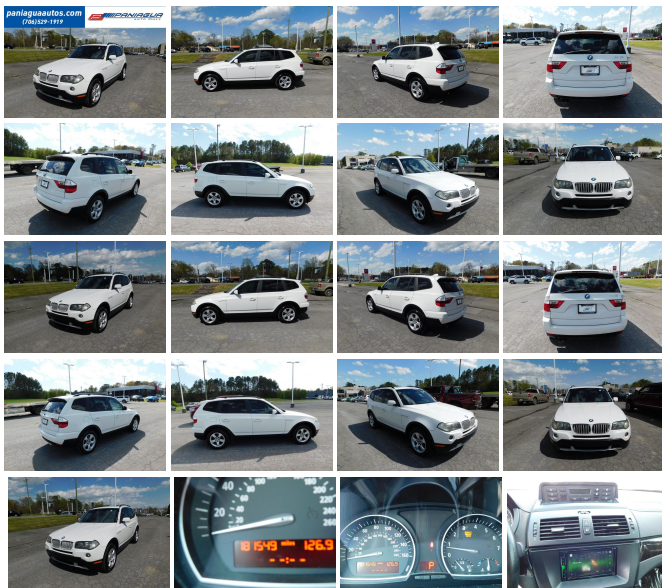

2008 BMW X3 3.0si

View this car on our website at paniaguaautos.com/7188783/ebrochure

Our Price **\$3,995**

Specifications:

Year:	2008
VIN:	WBXPC93448WJ15060
Make:	BMW
Stock:	9990
Model/Trim:	X3 3.0si
Condition:	Pre-Owned
Body:	SUV
Exterior:	White
Engine:	3.0L DOHC 24-valve I6 engine-inc: double-VANOS steplessly variable valve timing, Valvetronic
Interior:	Black Leather
Transmission:	Automatic w/OD
Mileage:	181,549
Drivetrain:	All Wheel Drive
Economy:	City 18 / Highway 26

2008 BMW X3 3.0L INLINE 6 CYLINDER AUTOMATIC LEATHER INTERIOR ALL POWER HURRY IN TODAY AND CHECK OUT OUR MOST RECENT INVENTORY WE HAVE THE BEST SELECTION OF USED VEHICLES AT SOME OF THE BEST PRICES IN TOWN