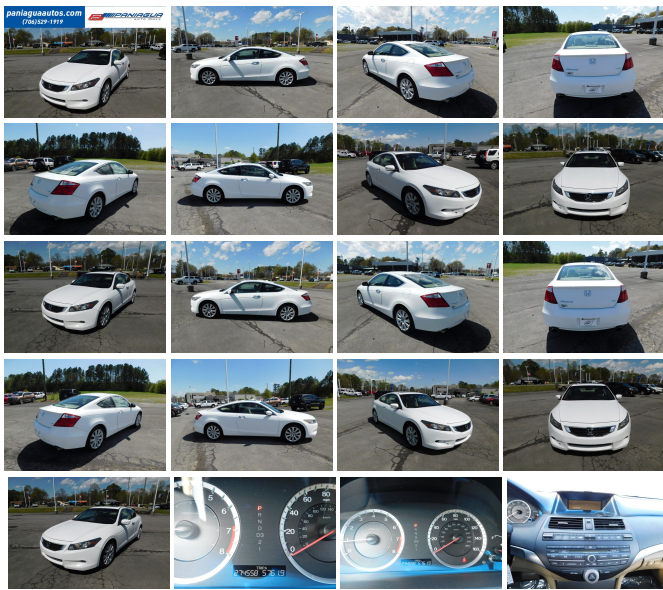

## 2008 Honda Accord EX-L

View this car on our website at [paniaguaautos.com/7188772/ebrochure](http://paniaguaautos.com/7188772/ebrochure)

Our Price **\$4,995**

### Specifications:

<b>Year:</b>	2008
<b>VIN:</b>	1HGCS22818A007049
<b>Make:</b>	Honda
<b>Stock:</b>	9988
<b>Model/Trim:</b>	Accord EX-L
<b>Condition:</b>	Pre-Owned
<b>Body:</b>	Coupe
<b>Exterior:</b>	White
<b>Engine:</b>	3.5L SOHC MPFI 24-valve i-VTEC V6 engine
<b>Interior:</b>	Tan Leather
<b>Transmission:</b>	Automatic
<b>Mileage:</b>	274,558
<b>Drivetrain:</b>	Front Wheel Drive
<b>Economy:</b>	City 19 / Highway 28

2008 HONDA ACCORD EX-L V6 AUTOMATIC LEATHER INTERIOR  
ALL POWER HURRY IN TODAY AND CHECK OUT OUR MOST  
RECENT INVENTORY WE HAVE THE BEST SELECTION OF USED  
VEHICLES IN TOWN COME SEE US SOON

2008 Honda Accord EX-L

### Exterior

- 18" x 8.0" alloy wheels- Daytime running lamps
- 1-touch pwr moonroof w/tilt, manual sunshade- Body-colored bumpers
- Body-colored heated pwr mirrors- Body-colored rear decklid spoiler
- Body-colored rocker panels- Chrome door handles- Chrome window trim
- Compact spare tire- Fog lamps- P235/45VR18 all-season tires
- Projector beam halogen headlamps w/auto-on/off- Variable intermittent windshield wipers