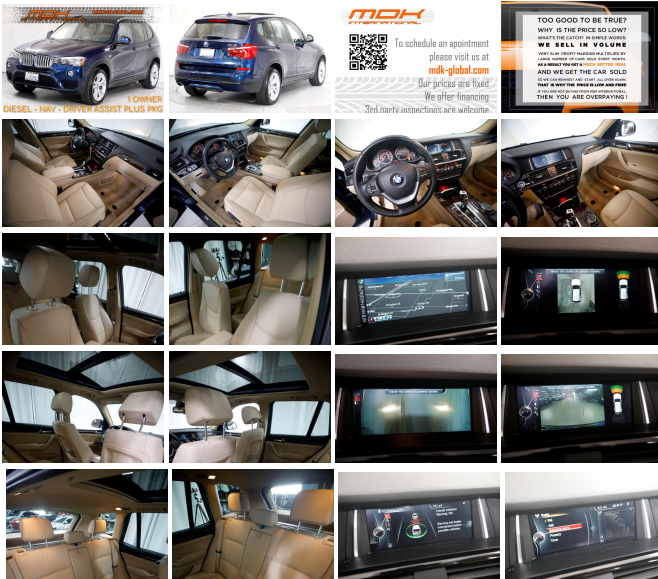

* 4 cyl turbo diesel, capable of 34mpg on highway and 531 cruising range

* Deep see blue metallic over sand beige Nevada leather (most of these cars come equipped with synthetic leatherette material)

* PLEASE NOTE, if you are looking for a perfect X3D this might not be your car - this one has a few dents and scratches on paint - please review pictures and only schedule an appointment if you are ok with what you see

* Navigation

* Heated seats

* Driver assistance pkg + driver assistance plus pkg

* Comfort access system

* Panoramic sunroof

* Active Blind Spot Detection

* Active Driving Assistant

* Side and Top View Cameras

* 19" wheels

* Clean title

* Carfax certified

* Only 1 previous owner

BY APPOINTMENT ONLY

OUR PRICES ARE FIRM

- Financing available
- Warranties available
- Third party inspections are welcome
- Trade-ins are welcome
- We buy cars and pay finders free
- Nationwide door-to-door delivery options