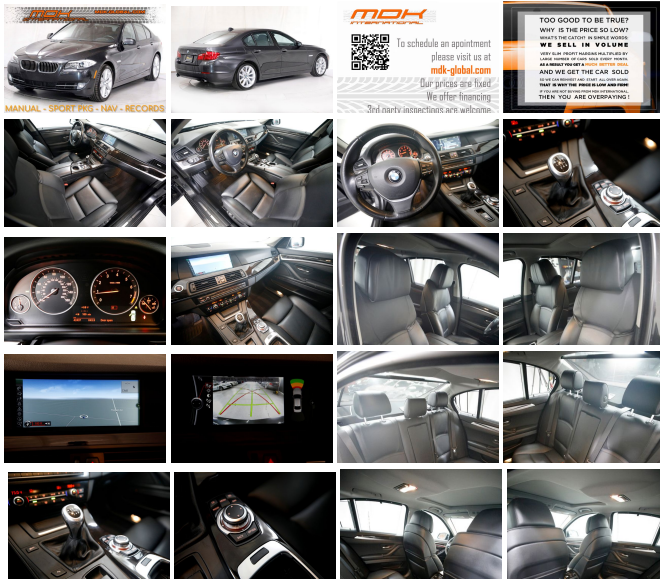

2011 BMW 535i

View this car on our website at mdk-global.com/7188467/ebrochure

Our Price **\$20,990**

Specifications:

Year:	2011
VIN:	WBAFR7C53BC267356
Make:	BMW
Model/Trim:	535i
Condition:	Pre-Owned
Body:	Sedan
Exterior:	Dark Graphite Metallic
Engine:	3.0L DOHC 24-valve turbocharged I6 engine -inc: piezo direct fuel injection, Valvetronic, double-VANOS steplessly variable valve timing
Interior:	Black Leather
Transmission:	6-SPEED MANUAL TRANSMISSION
Mileage:	42,437
Drivetrain:	Rear Wheel Drive
Economy:	City 19 / Highway 28

* If you are reading this - you probably know how rare F10 Manual 535 is especially when paired with sports and premium 2 pkg - this is truly a unicorn and nearly impossible car to replace!

* Sport / comfort seats - must have

* Brand-new brakes and rotors all the way around + fresh oil change + coolant flush + new thermostat

* Rear shades

* 19" sport wheels

* Black, Nappa Leather Seat Trim

* Heated seats

* Clean title

* Carfax certified