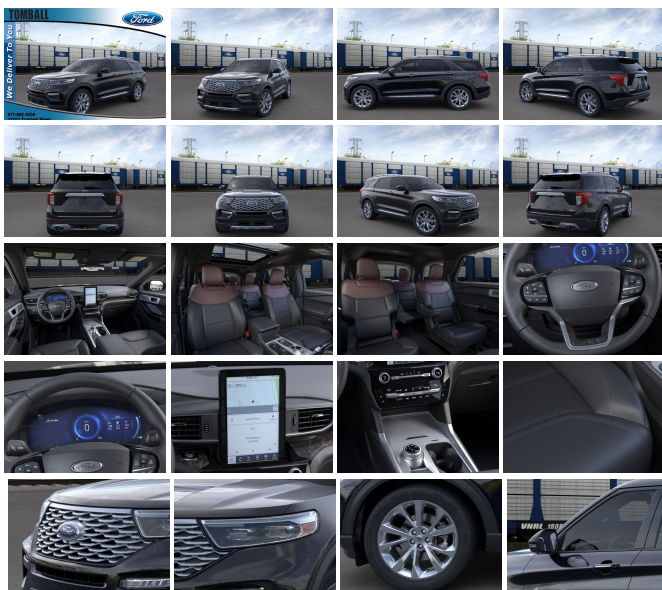

2023 Ford Explorer Platinum

View this car on our website at askjorgelopez.com/7188374/ebrochure

Our Price **\$61,385**

Specifications:

Year:	2023
VIN:	1FM5K8HC6PGB17611
Make:	Ford
Stock:	TGB17611
Model/Trim:	Explorer Platinum
Condition:	New
Body:	SUV
Exterior:	AGATE BLACK METALLIC
Engine:	ENGINE: 3.0L ECOBOOST V6
Interior:	LEATHER SEATING SURFACES EBONY INTERIOR Leather
Transmission:	Automatic w/OD
Mileage:	0
Drivetrain:	4 Wheel Drive
Economy:	City 18 / Highway 24

"Purchasing the perfect vehicle couldn't be easier! Make the right choice with this reliable 2023 Ford Explorer. Tire Specific Low Tire Pressure Warning, Terrain Management System ABS And Driveline Traction Control, Side Impact Beams, Safety Canopy System Curtain 1st, 2nd And 3rd Row Airbags, Right Side Camera.*Fully-Loaded with Additional Options*TECHNOLOGY PACKAGE -inc: 10.1" LCD Capacitive Portrait Touchscreen, Located in center stack w/swipe and pinch-to-zoom capability, 2 Additional Speakers, 980 watts, CLASS IV TRAILER TOW PACKAGE, TECHNOLOGY PACKAGE -inc: 10.1" LCD Capacitive Portrait Touchscreen, Located in center stack w/swipe and pinch-to-zoom capability, 2 Additional Speakers, 980 watts, FRONT LICENSE PLATE BRACKET, EQUIPMENT GROUP 601A -inc: Engine: 3.0L EcoBoost V6, auto start-stop technology, Transmission: 10-Speed Automatic, 3.31 Non-Limited-Slip Rear Axle Ratio, ENGINE: 3.0L ECOBOOST V6 -inc: auto start-stop technology, CLASS IV TRAILER TOW PACKAGE, AGATE BLACK METALLIC, ACTIVE PARK ASSIST 2.0, 4G LTE WI-FI HOTSPOT CREDIT.* Visit Us Today *For a must-own Ford Explorer come see us at Tomball Ford, 22702 Tomball Parkway, Tomball, TX 77375. Just minutes away!"