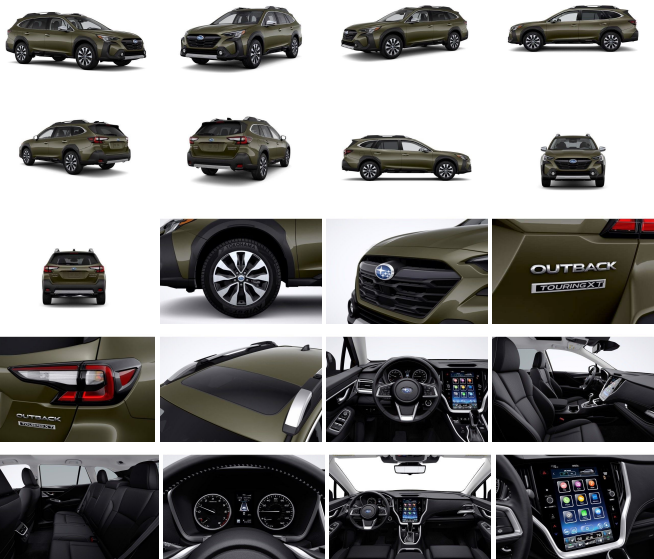

2023 Subaru Outback Touring XT

View this car on our website at charlestonautosales.com/7188203/ebrochure

Lowest **\$44,497**

Specifications:

Year:	2023
VIN:	4S4BTGPD9P3206701
Make:	Subaru
Stock:	206701
Model/Trim:	Outback Touring XT
Condition:	New
Body:	SUV
Exterior:	Autumn Green Metallic
Engine:	Engine: 2.4L DOHC 16 Valve 4-Cyl Intercooled Turbo -inc: Horizontally opposed, Dual Active Valve Control System (DAVCS) Variable Valve Timing, auto start-stop and Electronic Throttle Control (ETC)
Interior:	Black Leather
Transmission:	CVT w/OD
Mileage:	0
Drivetrain:	All Wheel Drive
Economy:	City 22 / Highway 29

You won't want to miss this excellent value! This SUV represents today's zero-compromise sport utility vehicle. Climb aboard and take charge of the terrain below! The engine breathes better thanks to a turbocharger, improving both performance and economy. Subaru infused the interior with top shelf amenities, such as: an automatic dimming rear-view mirror, heated and ventilated seats, and seat memory. Smooth gearshifts are achieved thanks to the 2.4 liter 4 cylinder engine, and for added security, dynamic Stability Control supplements the drivetrain. We pride ourselves in the quality that we offer on all of our vehicles. Please don't hesitate to give us a call.