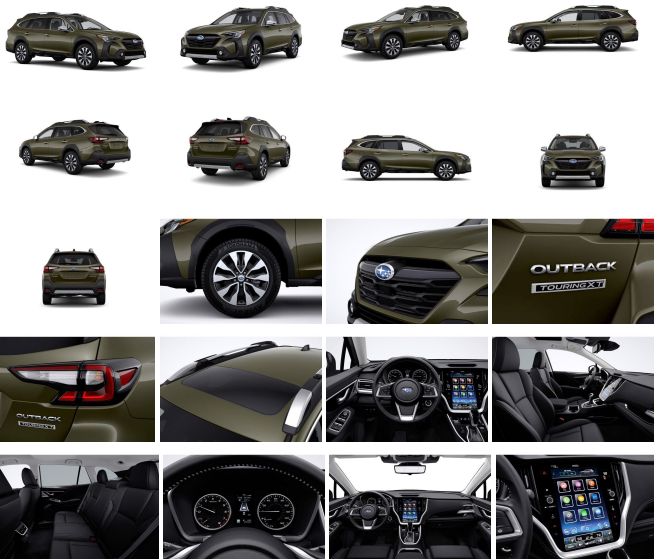

2023 Subaru Outback Touring XT

View this car on our website at charlestonautosales.com/7188203/ebrochure

Lowest **$44,497**

Specifications:

Year:	2023
VIN:	4S4BTGPD9P3206701
Make:	Subaru
Stock:	206701
Model/Trim:	Outback Touring XT
Condition:	New
Body:	SUV
Exterior:	Autumn Green Metallic
Engine:	Engine: 2.4L DOHC 16 Valve 4-Cyl Intercooled Turbo -inc: Horizontally opposed, Dual Active Valve Control System (DAVCS) Variable Valve Timing, auto start-stop and Electronic Throttle Control (ETC)
Interior:	Black Leather
Transmission:	CVT w/OD
Mileage:	0
Drivetrain:	All Wheel Drive
Economy:	City 22 / Highway 29

You won't want to miss this excellent value! This SUV represents today's zero-compromise sport utility vehicle. Climb aboard and take charge of the terrain below! The engine breathes better thanks to a turbocharger, improving both performance and economy. Subaru infused the interior with top shelf amenities, such as: an automatic dimming rear-view mirror, heated and ventilated seats, and seat memory. Smooth gearshifts are achieved thanks to the 2.4 liter 4 cylinder engine, and for added security, dynamic Stability Control supplements the drivetrain. We pride ourselves in the quality that we offer on all of our vehicles. Please don't hesitate to give us a call.

2023 Subaru Outback Touring XT

Charleston Auto Sales - (843) 297-3211 - View this car on our website at charlestonautosales.com/7188203/ebrochure