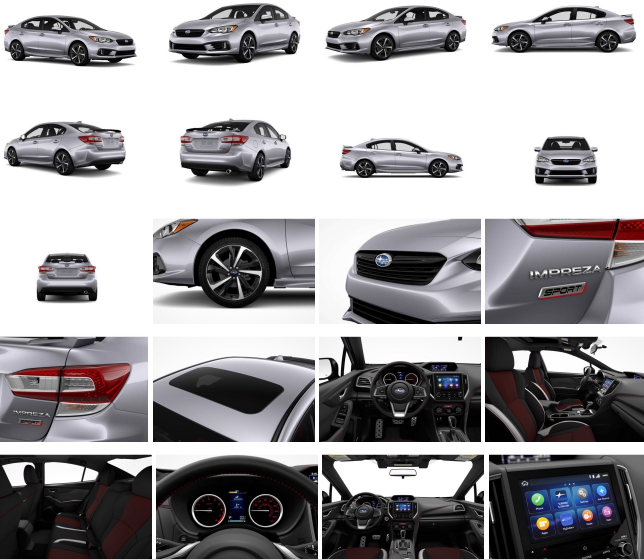

# 2023 Subaru Impreza Sport

View this car on our website at [charlestonautosales.com/7188202/ebrochure](https://charlestonautosales.com/7188202/ebrochure)

Lowest **\$28,258**

## Specifications:

<b>Year:</b>	2023
<b>VIN:</b>	4S3GKAM68P3606068
<b>Make:</b>	Subaru
<b>Stock:</b>	606068
<b>Model/Trim:</b>	Impreza Sport
<b>Condition:</b>	New
<b>Body:</b>	Sedan
<b>Exterior:</b>	ICE Silver Metallic
<b>Engine:</b>	Engine: 2.0L DOHC DAVCS VVT -inc: Electronic Throttle Control (ETC)
<b>Interior:</b>	Black Cloth
<b>Transmission:</b>	CVT w/OD
<b>Mileage:</b>	0
<b>Drivetrain:</b>	All Wheel Drive
<b>Economy:</b>	City 27 / Highway 36

This Subaru won't be on the lot long! A comfortable ride with plenty of style! Comfort and convenience were prioritized within, evidenced by amenities such as: variably intermittent wipers, power moon roof, and cruise control. Smooth gearshifts are achieved thanks to the 2 liter 4 cylinder engine, and for added security, dynamic Stability Control supplements the drivetrain. You will have a pleasant shopping experience that is fun, informative, and never high pressured. Please don't hesitate to give us a call.

## Exterior

- Wheels: 18" x 7.5" Machine Finish J Aluminum-Alloy -inc: Black, black aluminum-alloy wheel center cap w/Subaru 6-star logo
- Tires: 225/40R18 88V AS- Steel Spare Wheel
- Compact Spare Tire Mounted Inside Under Cargo- Clearcoat Paint
- Body-Colored Rear Bumper w/Black Rub Strip/Fascia Accent
- Body-Colored Front Bumper w/Black Bumper Insert- Body-Colored Door Handles
- Rocker Panel Extensions- Black Side Windows Trim
- Body-Colored Power Heated Side Mirrors w/Manual Folding and Turn Signal Indicator
- Fixed Rear Window w/Defroster- Light Tinted Glass
- Variable Intermittent Wipers w/Heated Wiper Park- Galvanized Steel/Aluminum Panels
- Black Grille- Wing Spoiler- Trunk Rear Cargo Access
- Auto On/Off Aero-Composite Halogen Daytime Running Headlamps w/Delay-Off
- Perimeter/Approach Lights