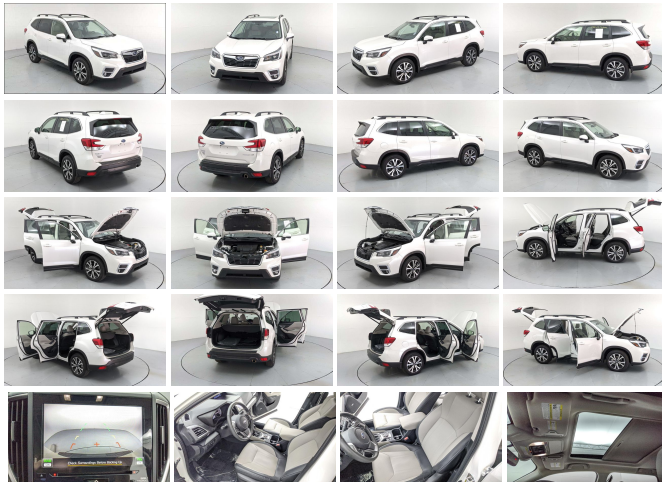

## 2021 Subaru Forester Limited

View this car on our website at [charlestonautosales.com/7187404/ebrochure](https://charlestonautosales.com/7187404/ebrochure)

Lowest **\$34,444**

### Specifications:

**Year:** 2021  
**VIN:** JF2SKAUC3MH539394  
**Make:** Subaru  
**Stock:** P2855  
**Model/Trim:** Forester Limited  
**Condition:** Pre-Owned  
**Body:** SUV  
**Exterior:** Crystal White Pearl  
**Engine:** Engine: 2.5L 4 Cyl DOHC 16V w/VVT -inc: Dual Active Valve Control System (DAVCS) variable valve timing  
**Interior:** Gray Leather  
**Transmission:** CVT w/OD  
**Mileage:** 10,601  
**Economy:** City 26 / Highway 33

## Exterior

- Wheels: 18" x 7.0J Black Machine Finish Alum Alloy - Tires: 225/55R18 98H All-Season
- Steel Spare Wheel- Compact Spare Tire Mounted Inside Under Cargo- Clearcoat Paint
- Express Open/Close Sliding Glass Panoramic 1st And 2nd Row Sunroof w/Power Sunshade
- Body-Colored Front Bumper
- Body-Colored Rear Bumper w/Black Rub Strip/Fascia Accent
- Black Bodyside Cladding and Black Wheel Well Trim- Body-Colored Door Handles
- Chrome Side Windows Trim and Black Front Windshield Trim
- Body-Colored Power Heated Side Mirrors w/Manual Folding and Turn Signal Indicator
- Fixed Rear Window w/Variable Intermittent Wiper and Defroster - Deep Tinted Glass
- Variable Intermittent Wipers w/Heated Wiper Park- Galvanized Steel/Aluminum Panels
- Lip Spoiler- Chrome Grille- Power Liftgate Rear Cargo Access
- Tailgate/Rear Door Lock Included w/Power Door Locks- Roof Rack Rails Only
- Auto On/Off Projector Beam Led Low/High Beam Daytime Running Auto-Leveling Directionally Adaptive Auto High-Beam Headlamps
- Perimeter/Approach Lights- LED Brakelights- Headlights-Automatic Highbeams
- Front Fog Lamps