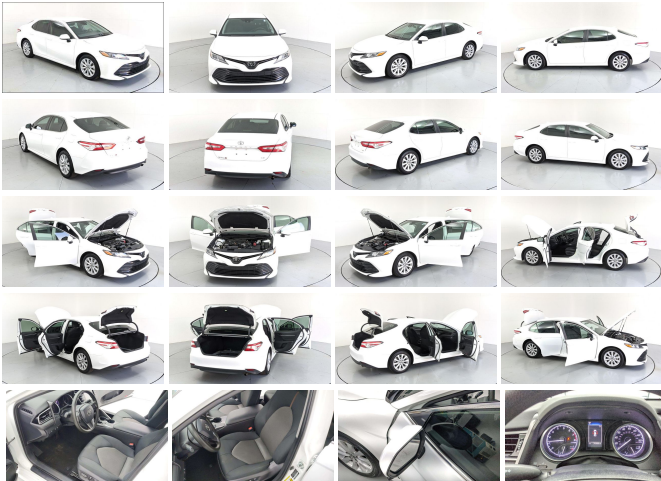

2020 Toyota Camry LE

View this car on our website at charlestonautosales.com/7186616/ebrochure

Lowest **\$20,985**

Specifications:

Year:	2020
VIN:	4T1C11AK8LU357919
Make:	Toyota
Stock:	715409A
Model/Trim:	Camry LE
Condition:	Pre-Owned
Body:	Sedan
Exterior:	Super White
Engine:	Engine: 2.5L I-4 DOHC 16-Valve -inc: VVT-iE intake and VVT-i exhaust
Interior:	Black Cloth
Transmission:	Automatic w/OD
Mileage:	70,863
Economy:	City 28 / Highway 39

Excellent Condition. LE trim. REDUCED FROM \$22,916!, EPA 39 MPG Hwy/28 MPG City! Smart Device Integration, WiFi Hotspot, Lane Keeping Assist, Apple CarPlay, Satellite Radio, iPod/MP3 Input, Back-Up Camera, Aluminum Wheels. KEY FEATURES INCLUDE Back-Up Camera, Satellite Radio, iPod/MP3 Input, Onboard Communications System, Aluminum Wheels, Apple CarPlay, Lane Keeping Assist, WiFi Hotspot, Smart Device Integration. MP3 Player, Keyless Entry, Remote Trunk Release, Child Safety Locks, Steering Wheel Controls. Toyota LE with Super White exterior and Black interior features a 4 Cylinder Engine with 203 HP at 6600 RPM*. Non-Smoker vehicle, COMES WITH OUR CREWS FOREVER PROTECTION PLAN, CLEAN CARFAX AND ONE OWNER TRADE-IN PRICED TO MOVE Was \$22,916. VISIT US TODAY You've got a friend in the car business. Pricing analysis performed on 3/29/2023. Horsepower calculations based on trim engine configuration. Fuel economy calculations based on original manufacturer data for trim engine configuration. Please confirm the accuracy of the included equipment by calling us prior to purchase.