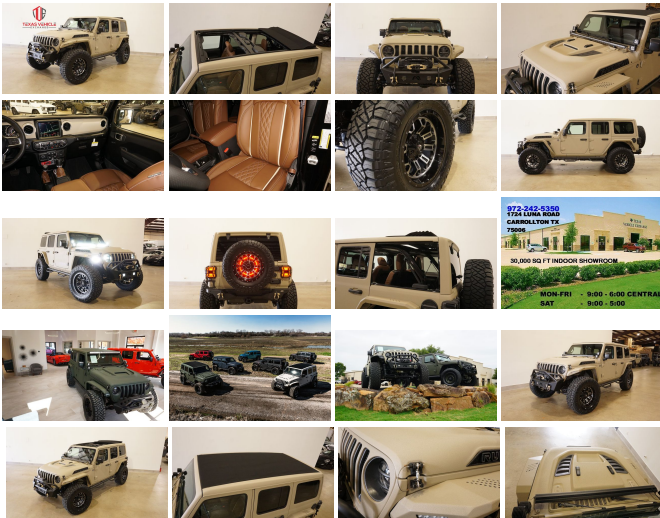

2023 Jeep Wrangler Unlimited Rubicon 4X4 DIESEL,SKY TOP,DUPONT KEVLAR,LIFT

View this car on our website at tveauto.com/7186553/ebrochure

Our Price **\$102,900**

Specifications:

Year:	2023
VIN:	1C4JJXFM1PW566289
Make:	Jeep
Stock:	566289
Model/Trim:	Wrangler Unlimited Rubicon 4X4 DIESEL,SKY TOP,DUPONT KEVLAR,LIFT
Condition:	Pre-Owned
Body:	SUV
Exterior:	Tan
Engine:	ENGINE: 3.0L V6 TURBO DIESEL W/ESS G3
Interior:	Brown Leather
Transmission:	TRANSMISSION: 8-SPEED AUTOMATIC (8HP75)
Mileage:	84
Drivetrain:	4 Wheel Drive
Economy:	City 17 / Highway 23