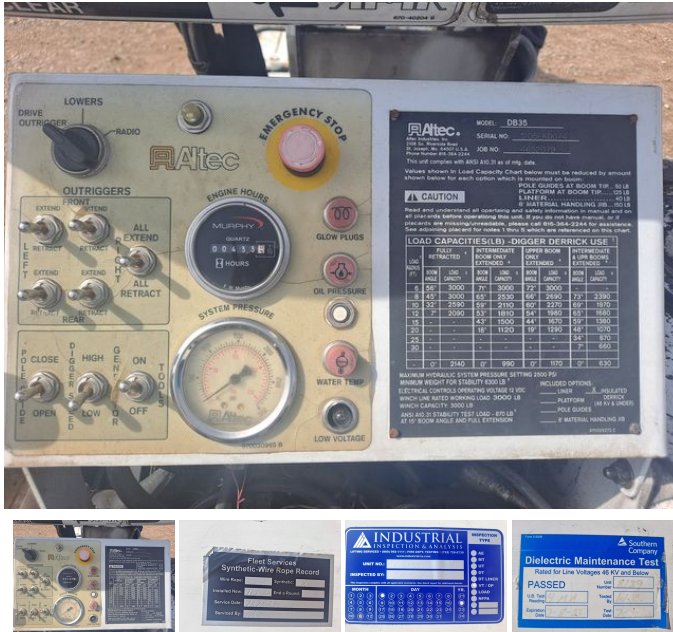

# 2005 Other ALTEC DB35 RIDE-BEHIND TRACKED BACKYARD DIGGER DERRICK

**Maria Diaz +1 (682) 402-9972**

View this car on our website at [northtexasequipment.com/7186330/ebrochure](http://northtexasequipment.com/7186330/ebrochure)

## Specifications:

- Year:** 2005
- VIN:** 1205EK0L74
- Make:** Other
- Stock:** EK0L74
- Model/Trim:** ALTEC DB35 RIDE-BEHIND TRACKED BACKYARD DIGGER DERRICK
- Condition:** Pre-Owned
- Exterior:** White
- Engine:** KUBOTA DIESEL
- Interior:** White
- Mileage:** 431
- Truck Type:** Other

2005 ALTEC DB35 TRACKED RIDE BEHIND BACKYARD DIGGER DERRICK

POWERED BY KUBOTA DIESEL

431 HOURS

REMOTE CONTROL DRIVEN

REAR MOUNTED CRANE WINCH

3 SHEAVES

3 STAGE HYDRAULIC BOOM

30' SHEAVE HEIGHT

3,000LBS LIFT CAPACITY

LEVER OPERATED FROM BOOM

4X OUTRIGGERS

PIN ON BUCKET

JIB POLE

CLAW

AUGER

2 REMOTES