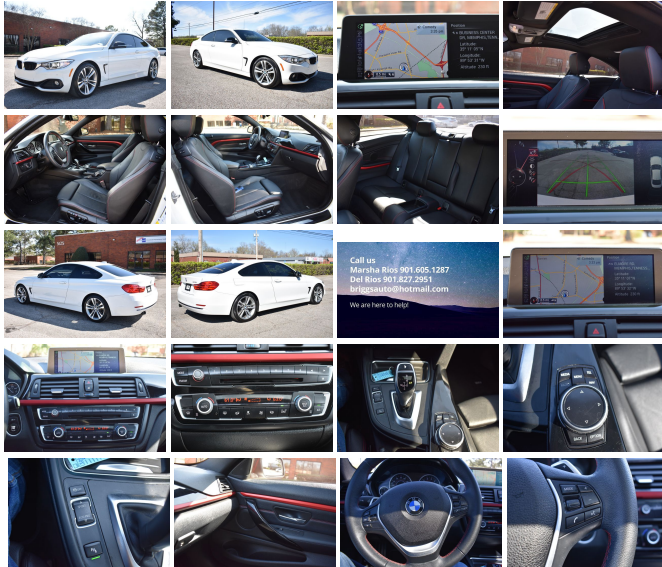

memphiscarsmart.com

Memphis
CarSmart

5085 COVINGTON WAY
Memphis, Tennessee
38128

2014 BMW 428i

Bo Briggs

View this car on our website at memphiscarsmart.com/7186310/ebrochure

Our Price **\$20,990**

Specifications:

Year: 2014
VIN: WBA3N3C59EK230636
Make: BMW
Model/Trim: 428i
Condition: Pre-Owned
Body: Coupe
Exterior: Alpine White
Engine: Engine: 2.0L DOHC 16-Valve 4-Cylinder Turbocharged -inc: aluminum engine block, high precision direct injection, Valvetronic, Double-VANOS steplessly variable valve timing and electronic throttle control
Interior: Black/Red Leather
Transmission: Manual w/OD
Mileage: 62,078
Drivetrain: Rear Wheel Drive
Economy: City 22 / Highway 34

PLEASE CALL MARSHA
901.605.1287 OR DEL RIOS
901.827.2951

2014 BMW 428I SPORT
PACKAGE, NAVIGATION, REAR
BACK UP CAMERA, BLUE TOOTH
TECH, THIS IS A BRAND NEW
TRADE. SEE MORE PICTURES
AND A FREE CARFAX AT OUR
WEBSITE
MEMPHISCARSMART.COM.
REMEMBER JESUS LOVES YOU,
GO TO CHURCH.

Exterior

- Auto On/Off Projector Beam High Intensity Low/High Beam Daytime Running Auto-Leveling Directionally Adaptive Headlamps w/Delay-Off
- Black Grille w/Chrome Surround
- Black Side Windows Trim and Black Front Windshield Trim - Body-Colored Door Handles
- Body-Colored Front Bumper
- Body-Colored Power Heated Auto Dimming Side Mirrors w/Power Folding and Turn Signal Indicator
- Body-Colored Rear Bumper Clearcoat Paint
- Express Open/Close Sliding And Tilting Glass 1st Row Sunroof w/Sunshade
- Fixed Rear Window w/Defroster- Front Fog Lamps
- Front Windshield -inc: Sun Visor Strip- Fully Galvanized Steel Panels- Light Tinted Glass
- Perimeter/Approach Lights
- Speed Sensitive Rain Detecting Variable Intermittent Wipers w/Heated Jets
- Tailgate/Rear Door Lock Included w/Power Door Locks - Tires: P225/50R17 All Season
- Trunk Rear Cargo Access- Wheels w/Silver Accents
- Wheels: 17 x 7.5 Lt Alloy Star-Spoke (Style 393)