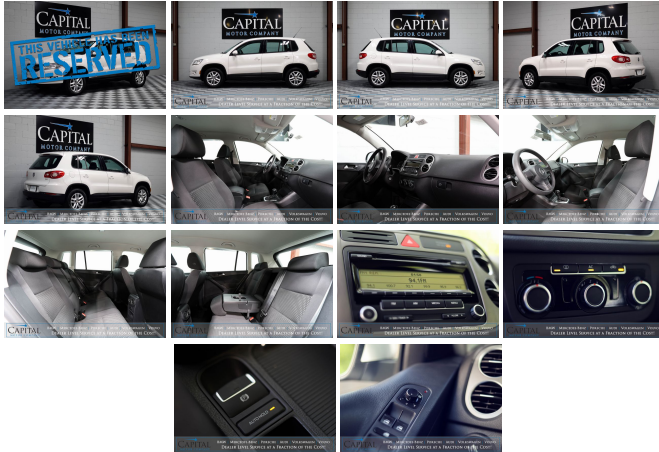

capitalmotorcompany.com
(715) 833-2020
2833 Alpine Rd
Eau Claire, WI 54703

2011 Volkswagen Tiguan S Crossover Sport-Utility with Bluetooth Connectivity, Aux Audio Input and Gets Great MPGs

View this car on our website at capitalmotorcompany.com/7186119/ebrochure

Your Price **\$8,950**

Specifications:

Year:	2011
VIN:	WVGAV7AX3BW545356
Make:	Volkswagen
Stock:	5825
Model/Trim:	Tiguan S Crossover Sport-Utility with Bluetooth Connectivity, Aux Audio Input and Gets Great MPG's
Condition:	Pre-Owned
Body:	SUV
Exterior:	Candy White
Engine:	2.0-Liter 4-Cylinder Turbo
Interior:	Clay gray
Transmission:	6-Speed Automatic
Mileage:	118,191
Drivetrain:	Front Wheel Drive
Economy:	City 20 / Highway 25

We have for sale a gorgeous 2011 Volkswagen Tiguan S Crossover SUV that is a treat to drive and has so much to offer! It has beautiful Candy White paint with 16-Inch Alloy Wheels that give this VW a great stance! If you're looking for a clean, reliable SUV that won't cost an arm and a leg to own and drive, this VW is the perfect choice!

- 2.0-Liter 4-Cylinder Turbo Engine and a 6-Speed DSG Automatic Transmission with manual shift mode
- 8-Speaker Sound System
 - AM/FM Radio
 - CD Audio
 - Aux Inputs
- 8-Way Adjustable Driver's Seat
- Adjustable Rear Seat Backrest
- Keyless Entry
- Air Conditioning
- Power Windows / Locks / Mirrors
- Cruise Control
- Split-Fold Rear Seats
- Large Rear Cargo Area