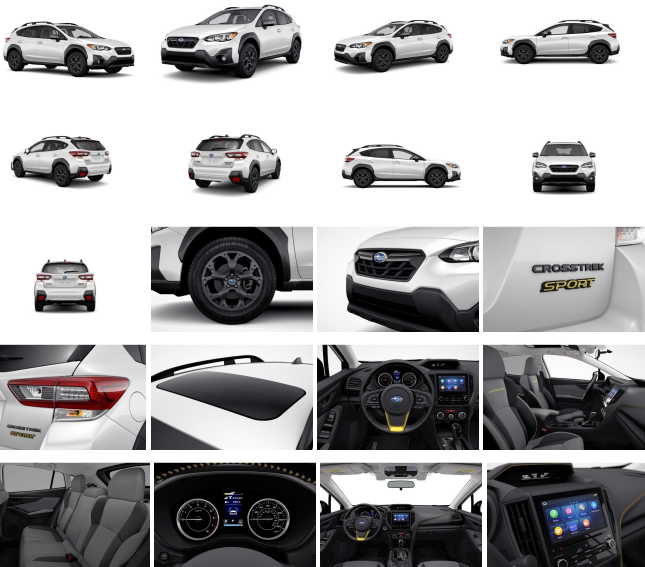

2023 Subaru Crosstrek Sport

View this car on our website at charlestonautosales.com/7185994/ebrochure

Lowest **\$31,542**

Specifications:

Year:	2023
VIN:	JF2GTHSC8PH326668
Make:	Subaru
Stock:	326668
Model/Trim:	Crosstrek Sport
Condition:	New
Body:	SUV
Exterior:	Crystal White Pearl
Engine:	Engine: 2.5L DOHC 16 Valve 4-Cylinder - inc: Horizontally opposed
Interior:	Gray
Transmission:	CVT w/OD
Mileage:	0
Drivetrain:	All Wheel Drive
Economy:	City 27 / Highway 34

What a fantastic deal! You won't want to miss this excellent value! Captivating drivers with alluring style, versatile practicality and gas sipping efficiency! This model accommodates 5 passengers comfortably, and provides features such as: air conditioning, fully automatic headlights, and a split folding rear seat. Under the hood you'll find a 4 cylinder engine with more than 170 horsepower, and for added security, dynamic Stability Control supplements the drivetrain. We know that you have high expectations, and we enjoy the challenge of meeting and exceeding them! Please don't hesitate to give us a call.