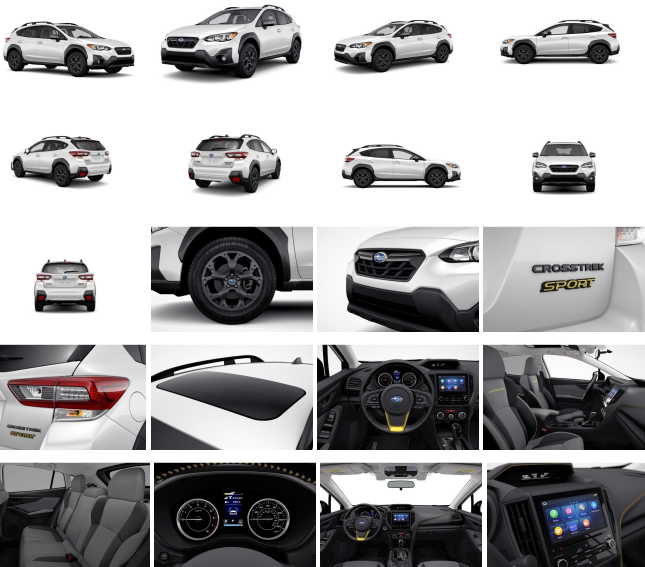

2023 Subaru Crosstrek Sport

View this car on our website at charlestonautosales.com/7185994/ebrochure

Lowest **\$31,542**

Specifications:

Year:	2023
VIN:	JF2GTHSC8PH326668
Make:	Subaru
Stock:	326668
Model/Trim:	Crosstrek Sport
Condition:	New
Body:	SUV
Exterior:	Crystal White Pearl
Engine:	Engine: 2.5L DOHC 16 Valve 4-Cylinder - inc: Horizontally opposed
Interior:	Gray
Transmission:	CVT w/OD
Mileage:	0
Drivetrain:	All Wheel Drive
Economy:	City 27 / Highway 34

What a fantastic deal! You won't want to miss this excellent value! Captivating drivers with alluring style, versatile practicality and gas sipping efficiency! This model accommodates 5 passengers comfortably, and provides features such as: air conditioning, fully automatic headlights, and a split folding rear seat. Under the hood you'll find a 4 cylinder engine with more than 170 horsepower, and for added security, dynamic Stability Control supplements the drivetrain. We know that you have high expectations, and we enjoy the challenge of meeting and exceeding them! Please don't hesitate to give us a call.

Vehicle History Report : as Of 04/20/2024

CARFAX

Snapshot

2023 SUBARU CROSSTREK SPORT

Accident reported: minor damage

MINOR MODERATE SEVERE

Regular oil changes

CARFAX 1-Owner vehicle