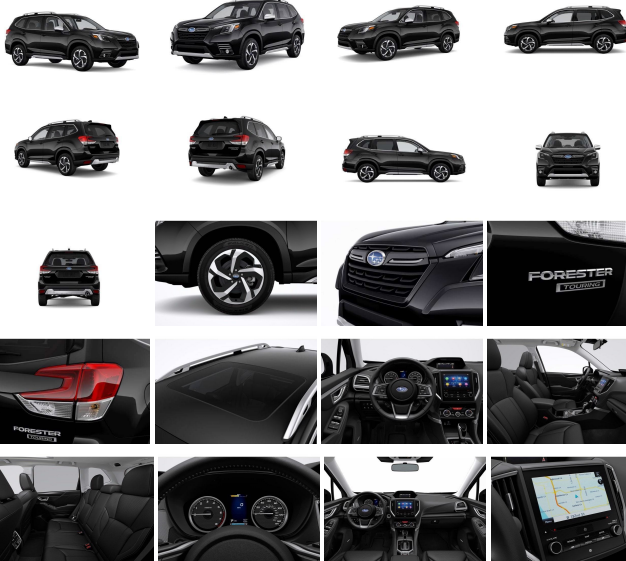

## Specifications:

<b>Year:</b>	2023
<b>VIN:</b>	JF2SKARC1PH453482
<b>Make:</b>	Subaru
<b>Stock:</b>	453482
<b>Model/Trim:</b>	Forester Touring
<b>Condition:</b>	New
<b>Body:</b>	SUV
<b>Exterior:</b>	Crystal Black Silica
<b>Engine:</b>	Engine: 2.5L DOHC 16 Valve 4-Cylinder - inc: Dual Active Valve Control System (DAVCS) variable valve timing and Electronic Throttle Control (ETC)
<b>Interior:</b>	Black Leather
<b>Transmission:</b>	CVT w/OD
<b>Mileage:</b>	0
<b>Drivetrain:</b>	All Wheel Drive
<b>Economy:</b>	City 26 / Highway 33