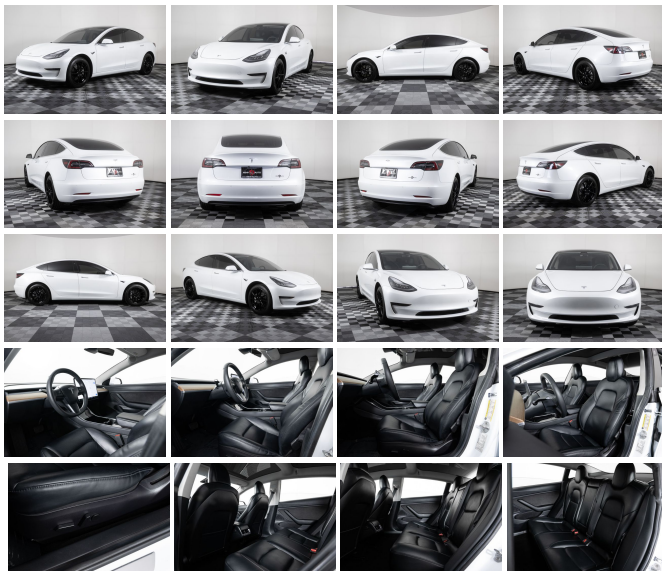

2019 Tesla Model 3 Mid Range

View this car on our website at asayauto.com/7185961/ebrochure

Our Price **\$32,995**

Specifications:

Year:	2019
VIN:	5YJ3E1EA7KF485392
Make:	Tesla
Stock:	P6781
Model/Trim:	Model 3 Mid Range
Condition:	Pre-Owned
Body:	Sedan
Exterior:	Pearl White Multi-Coat
Interior:	Black
Transmission:	Automatic
Mileage:	31,344
Drivetrain:	Rear Wheel Drive
Economy:	City 128 / Highway 117

** CLEAN TITLE * CLEAN CARFAX * 1 PREVIOUS OWNER *
LEATHER SEATS * FRONT HEATED SEATS * BLUETOOTH *
PANORAMIC ROOF * LUMBAR SUPPORT * CLEAN INTERIOR!
*Charger available for additional cost ** **We will price match any
equally equipped vehicle within 300 miles of our dealership** **Credit
Union and bank financing available** ** We take trades and can arrange
buyer financing ** * Call or text us 24 hours at 801-443-7779 with any
questions!