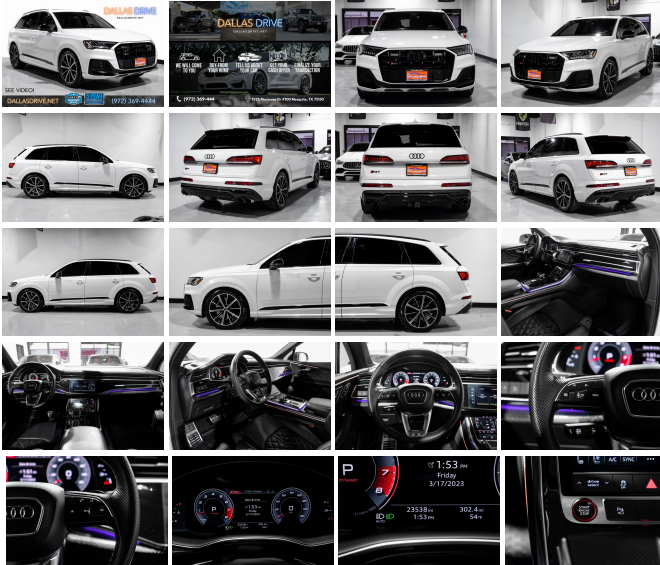

2021 Audi SQ7 4.0T

Dallas Drive - (972) 369-4444 - View this car on our website at dallasdrive.net/7185637/ebrochure